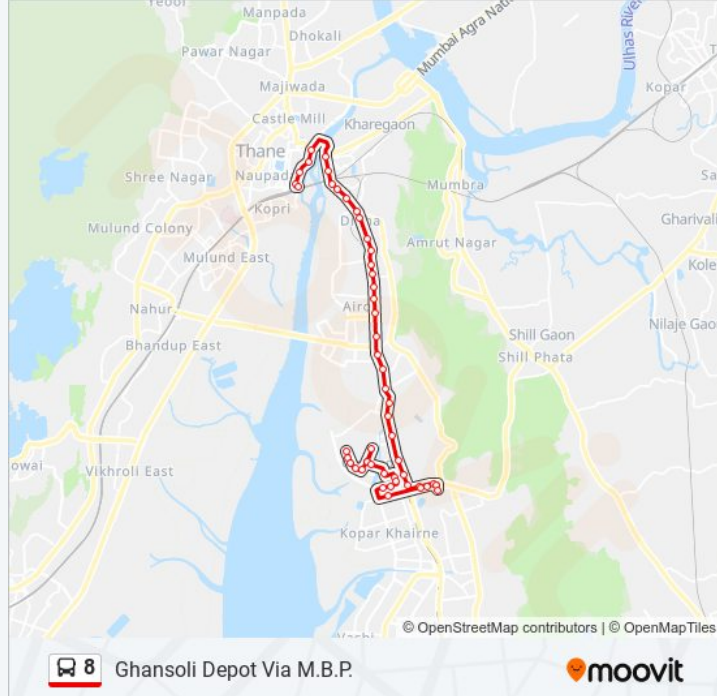

Ghansoli Depot Via M.B.P.

[Get The App](#)

The 8 bus line Ghansoli Depot Via M.B.P. has one route. For regular weekdays, their operation hours are:
(1) Ghansoli Depot Via M.B.P.: 22:40
Use the Moovit App to find the closest 8 bus station near you and find out when is the next 8 bus arriving.

Direction: Ghansoli Depot Via M.B.P.

50 stops

[VIEW LINE SCHEDULE](#)

- Thane
- Chendani Koliwada
- Dadoji Kondadev Stadium
- Mahagiri Koliwada
- Court Naka (Kanhaji Angre Chowk)
- Kalwa Naka
- Kalwa Depot
- Vitawa/ Paryache Maidan
- Vitava Naka
- Ganpati Pada (Vitava Naka)
- Mukund Company Bridge
- Ganesh Nagar
- Digha Gaon
- M.S.E.B.Digha
- Reliable Plaza
- Airoli Naka
- Minds Space
- Airoli Railway Station
- Bharat Bijlee Airoli
- Siemens Company
- Rabale Police Station
- Rabale Naka

Stops: 50

Trip Duration: 40 min

Line Summary:

Rabale Railway Station

Gothivali Village / Telephone Exchange

Talavali Naka / Nocil Company

Ghansoli Naka

Standard Alkali Company

Ghansoli Gharonda (Towards Ghansoli Depot)

Rajiv Gandhi College

Bhoomi Oscar Chowk

Megh Malhar Society (Sector 10)

Cloud 36 Society

Atlantis Society

Ghansoli Depot

8 bus time schedules and route maps are available in an offline PDF at moovitapp.com. Use the [Moovit App](#) to see live bus times, train schedule or subway schedule, and step-by-step directions for all public transit in Mumbai.