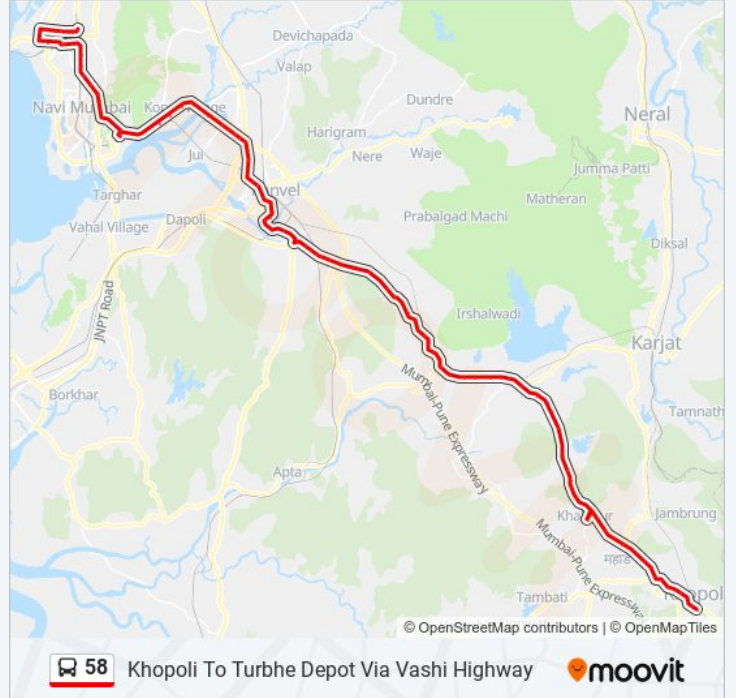

Padmavati Petrol Pump (Kamal Hotel)

Vavandhal (Koyna Residency)

Vavandhalwadi

Karjat Phata

Chowk City

Chowk Railway Station

Chowk Naka

Nadal

Varosewadi

Lodhivali

Dand Phata

M.J.P.Office

Bhokarpada

Samtanagar (Barvai Gaon)

Bavrai Gaon

Poyanje / Khanavale Phata

Thobrewadi (Godrej City)

Bhingarwadi

Shedung

Anjivali

Raigad Petrol Pump Ajivali

Kon Gaon

Chikhale Gaon

Derivali

Kolkhe Gaon

Hotel Rahul Park

Palaspe Phata

O.N.G.C.Kalundre

Bhingari

Panchmukhi Hanuman Mandir

National Residency

Takka Gaon Chowk

Panvel Station Chowk