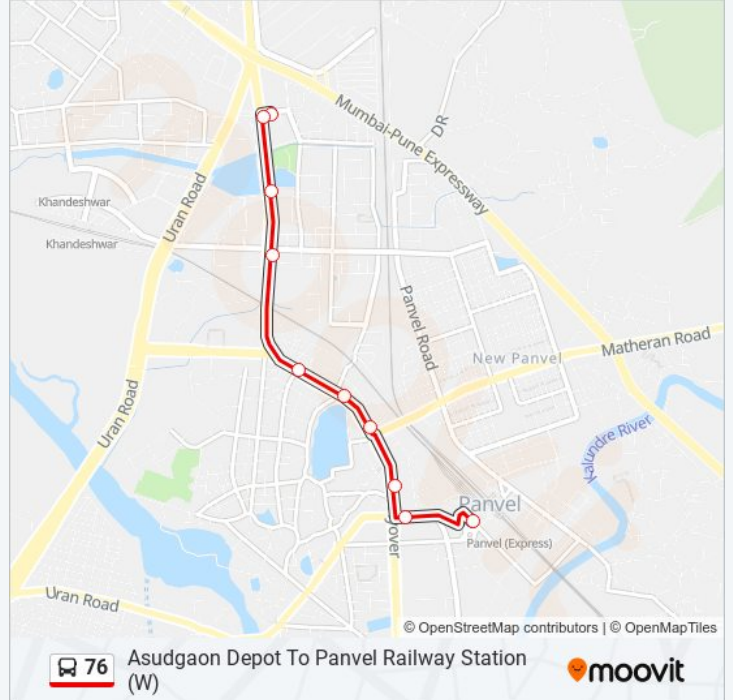

 76

Asudgaon Depot To Panvel Railway Station (W)

Get The App

The 76 bus line Asudgaon Depot To Panvel Railway Station (W) has one route. For regular weekdays, their operation hours are:

(1) Panvel Railway Station (W): 14:15 - 14:45

Use the Moovit App to find the closest 76 bus station near you and find out when is the next 76 bus arriving.

Direction: Panvel Railway Station (W)

10 stops

[VIEW LINE SCHEDULE](#)

- Asudgaon Depot
- Asudgaon Depot Highway
- Khanda Gaon Netrajyot Hospital
- Khanda Gaon Colony
- Thane Naka / Garden Hotel
- Amardham / C.K.T College
- New Panvel Bridge
- Orion Mall Panvel
- Panvel S.T Stand
- Panvel Railway Station (W)

76 bus Time Schedule

Panvel Railway Station (W) Route Timetable:

Sunday	14:15 - 14:45
Monday	14:15 - 14:45
Tuesday	14:15 - 14:45
Wednesday	14:15 - 14:45
Thursday	14:15 - 14:45
Friday	14:15 - 14:45
Saturday	14:15 - 14:45

76 bus Info

Direction: Panvel Railway Station (W)

Stops: 10

Trip Duration: 10 min

Line Summary:

76 bus time schedules and route maps are available in an offline PDF at moovitapp.com. Use the [Moovit App](#) to see live bus times, train schedule or subway schedule, and step-by-step directions for all public transit in Mumbai.