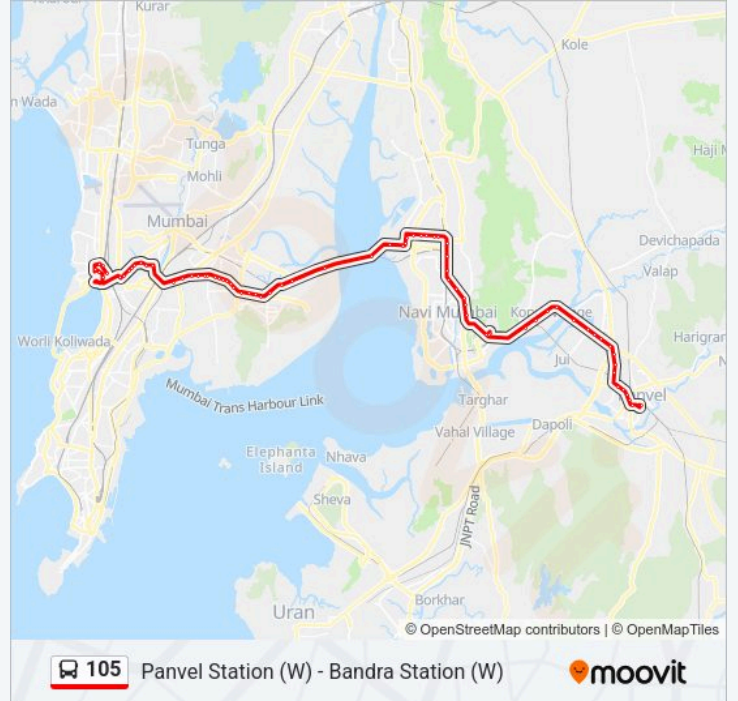

Kamothe Village / K.L.E College

Kamothe Phata

Taloja Phata

Spageti Gharkul

Kopra Gaon

Hiranandani Highway Kharghar

Kharghar Railway Station

CBD Fire Brigade Station

CBD Belapur Bus Station

CBD Fire Brigde Station

C.B.D Belapur Highway / Konkan Bhavan

Uran Phata

S.B.I Colony / Tata Press

Dr D.Y Patil Stadium (Nerul)

Nerul Naka

Shirvane Village

Juinagar Station (Herdilla Co.)

Sanpada Police Station

Turbhe Naka (Janta Market)

Turbhe Railway Bridge

I.C.L School (Vashi)

A.P.M.C Market (Vashi)

Kanda Batata Market

Saint Lawrence High School (Vashi)

Navratna Hotel Vashi

Apna Bazaar Sector 17 Vashi

Vashi Highway

Vashi Village

Khadi Pul / Toll Naka

Mankhurd Octroi Naka

Maharashtra Nagar (Mankhurd)

Mankhurd Station (N)