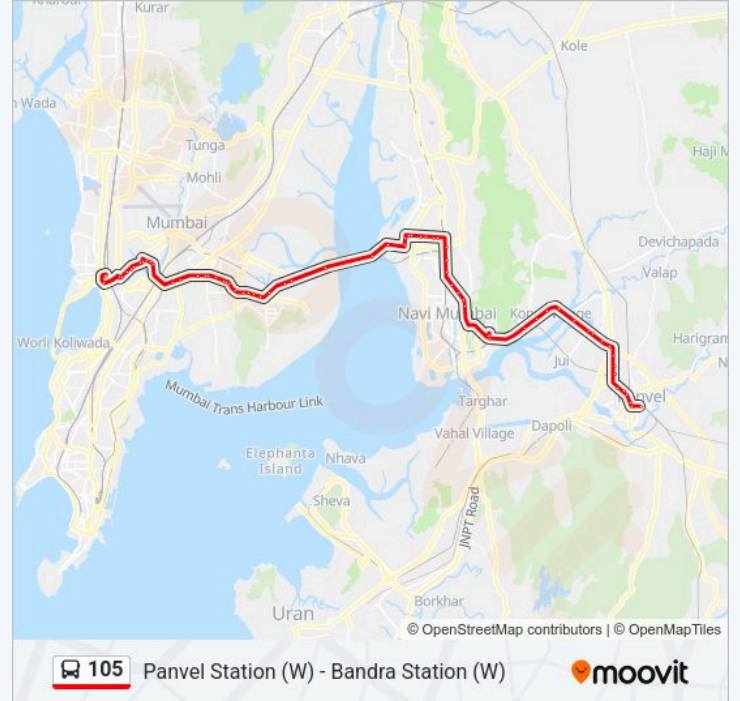

Maitri Park

RK Studio

Deonar Depot

Punjabwadi

Telecom Factory

Raj Kapoor Chowk / Bhabha Hospital

Agarwadi (Mankhurd)

Mankhurd Station (N)

Maharashtra Nagar (Mankhurd)

Mankhurd Octroi Naka

Khadi Pul / Toll Naka

Vashi Village

Vashi Sector 17 / Apna Bazar

Navratna Hotel Vashi

Vashi Bus Station

Saint Lawrence High School (Vashi)

Kanda Batata Market

A.P.M.C Market (Vashi)

I.C.L School (Vashi)

Turbhe Railway Bridge

Turbhe Naka (Janta Market)

Sanpada Police Station

Juinagar Station (Herdilla Co.)

Shirvane Village

Nerul Naka

Dr D.Y Patil Stadium (Nerul)

S.B.I Colony / Tata Press

CBD Fire Brigade Station

CBD Belapur Bus Station

CBD Fire Brigde Station

C.B.D Belapur Highway / Konkan Bhavan

Kharghar Railway Station / Belpada Gaon