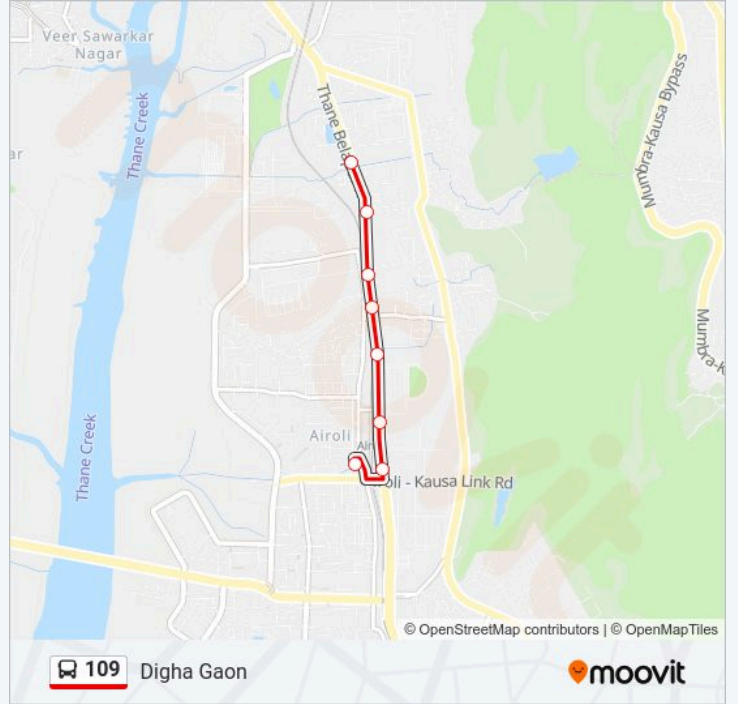

109 bus time schedules and route maps are available in an offline PDF at moovitapp.com. Use the Moovit App to see live bus times, train schedule or subway schedule, and step-by-step directions for all public transit in Mumbai.

© 2024 Moovit - All Rights Reserved