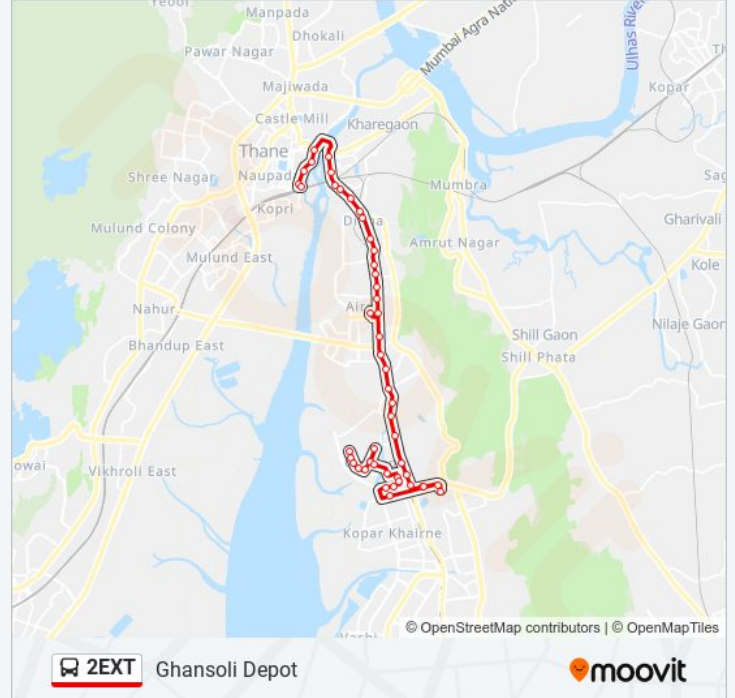

Rabale Naka

Rabale Station

Gothivali Village / Telephone Exchange

Talavali Naka / Nocil Company

Ghansoli Naka

Standard Alkali Company

Ghansoli Station

Mahape Naka

Helan Kelar Institute

M.B.P Mahape (Millennium Business Park)

M.B.P Mahape (Millennium Business Park)

Helan Kelar Institute

Terna Engineering College

Sant Rajinder Singh Ashram

Navi Mumbai Co.Op.Bank

Ghansoli Dargah

Ghansoli Railway Station (W)

Panchavati

Siddheshwar Society

Rajiv Gandhi College

Ghansoli Gharonda (Towards Ghansoli Depot)

Rajiv Gandhi College

Bhoomi Oscar Chowk

Megh Malhar Society (Sector 10)

Cloud 36 Society

Atlantis Society

Ghansoli Depot

2EXT bus time schedules and route maps are available in an offline PDF at moovitapp.com. Use the Moovit App to see live bus times, train schedule or subway schedule, and step-by-step directions for all public transit in Mumbai.