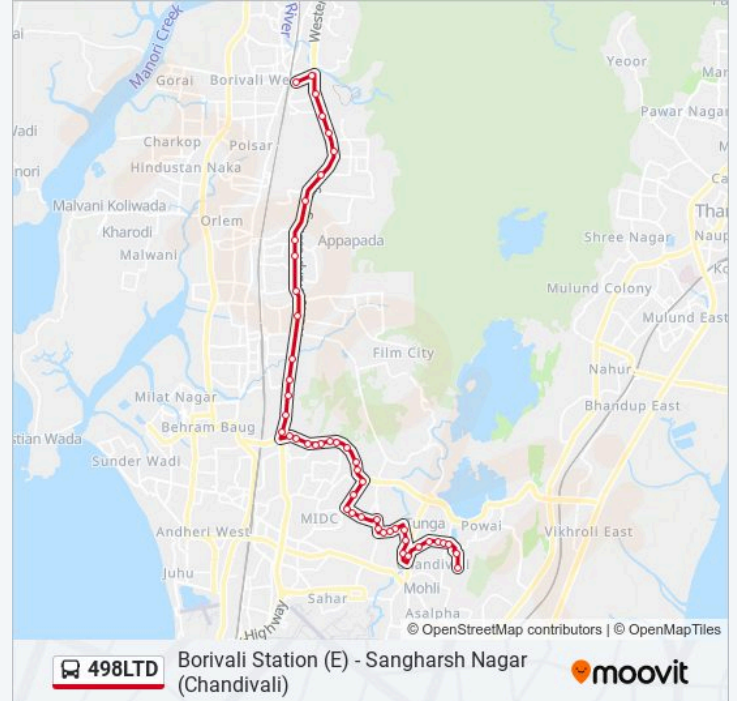

Dattani Park (Magathane)

Magathane Telephone Exchange

Magathane Depot

Devi Pada (Borivali E)

Omkareshwar Mandir

Borivali (E) Station

Direction: Majas Depot

32 stops

498LTD bus Info

Direction: Sangharsh Nagar (Chandivali)

Stops: 51

Trip Duration: 54 min

Line Summary:

C Cross Road Seepz

Suraj Diamonds / Seepz Gate No.2

Sainath Nagar (Seepz)