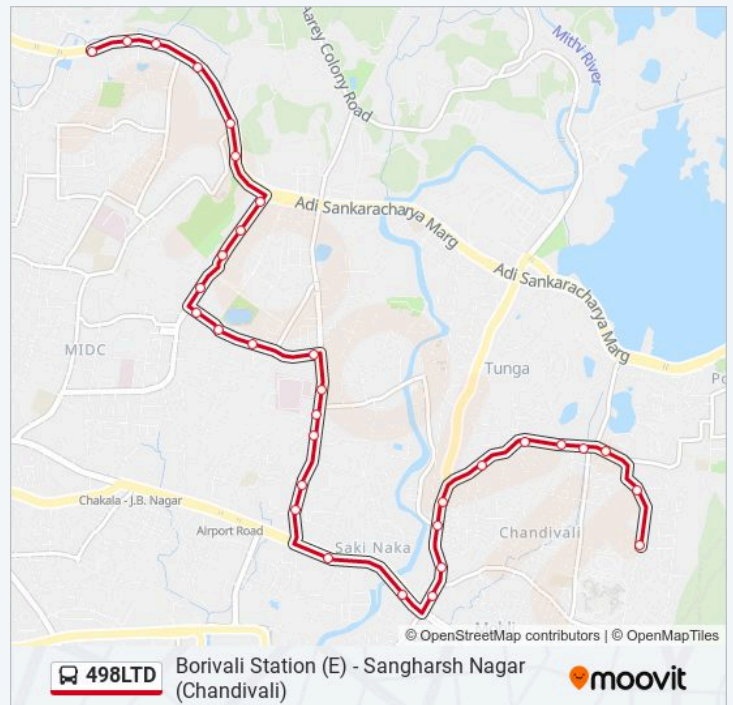

Monday	00:26 - 04:13
Tuesday	00:26 - 04:13
Wednesday	00:26 - 04:13
Thursday	00:26 - 04:13
Friday	00:26 - 04:13
Saturday	00:26 - 04:13

498LTD bus Info

Direction: Majas Depot

Stops: 32

Trip Duration: 20 min

Line Summary:

Direction: Sangharsh Nagar (Chandivali)

51 stops

[VIEW LINE SCHEDULE](#)

Magathane Depot
Magathane Telephone Exchange
Dattani Park (Magathane)
Mahindra Co.Gate (B.H.A.D.Colony)
Sambhajinagar Akurli
Bandongri Akurli
Pushpa Park (Malad-E)
Kurar Village
Pathanwadi
General A.K.Vaidya Marg Junction
Virwani Estate / Sarvodaya Nagar
Goregaon Check Naka
Vanrai / Mhada Colony
Mahananda Dairy
Bimbisar Nagar
Late Balasaheb Thackeray Trauma Center / S.R.P. Camp
Pratap Nagar (Majas)
Ramwadi
Datta Tekdi
Shyamnagar (Majas)
Majas Depot
Kalpataru Estate
Green Field
Durga Nagar
Kamal Amrohi Studio
Sariput Nagar
Seepz Village
Seepz Bus Station