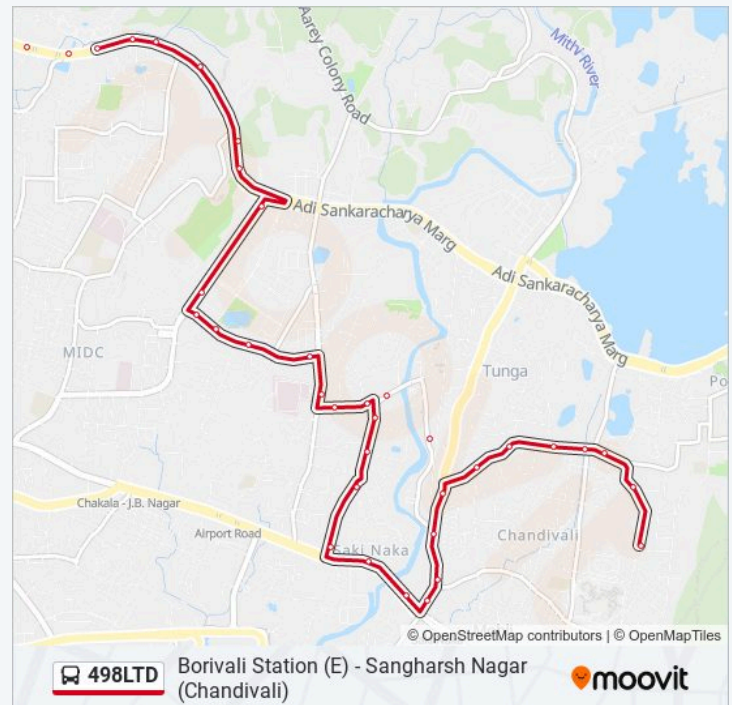

498LTD bus Info

Direction: Sangharsh Nagar (Chandivali)

Stops: 51

Trip Duration: 54 min

Line Summary:

C Cross Road Seepz

Suraj Diamonds / Seepz Gate No.2

Sainath Nagar (Seepz)