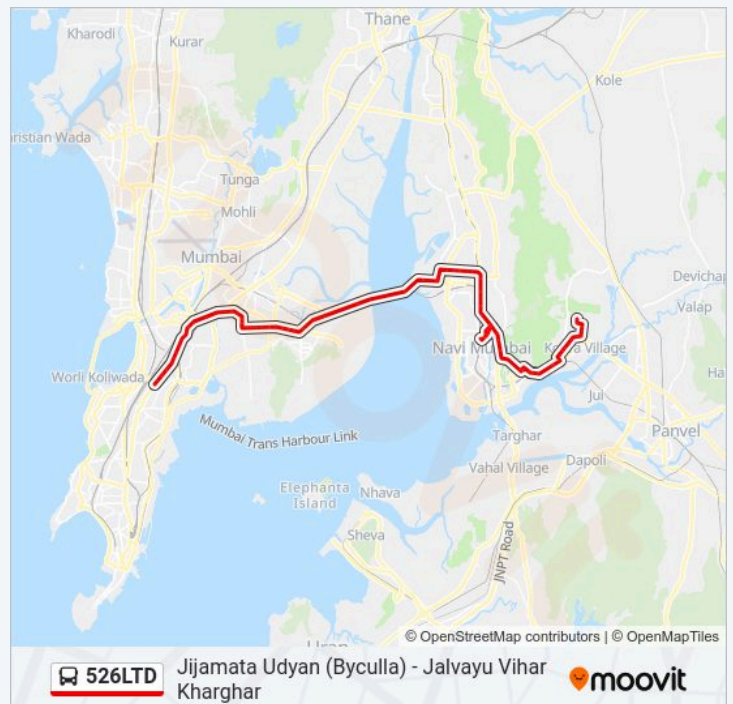

Khodadad Circle (Dadar T.T.) Route Timetable:

Sunday	03:25 - 05:45
Monday	03:25 - 05:45
Tuesday	03:25 - 05:45
Wednesday	03:25 - 05:45
Thursday	03:25 - 05:45
Friday	03:25 - 05:45
Saturday	03:25 - 05:45

526LTD bus Info

Direction: Khodadad Circle (Dadar T.T.)

Stops: 84

Trip Duration: 54 min

Line Summary:

Nerul Bus Station

Bank Of Maharashtra (Nerul)

S.I.E.S College (Nerul)

Chhatrapati Shivaji Maharaj Chowk (Nerul)