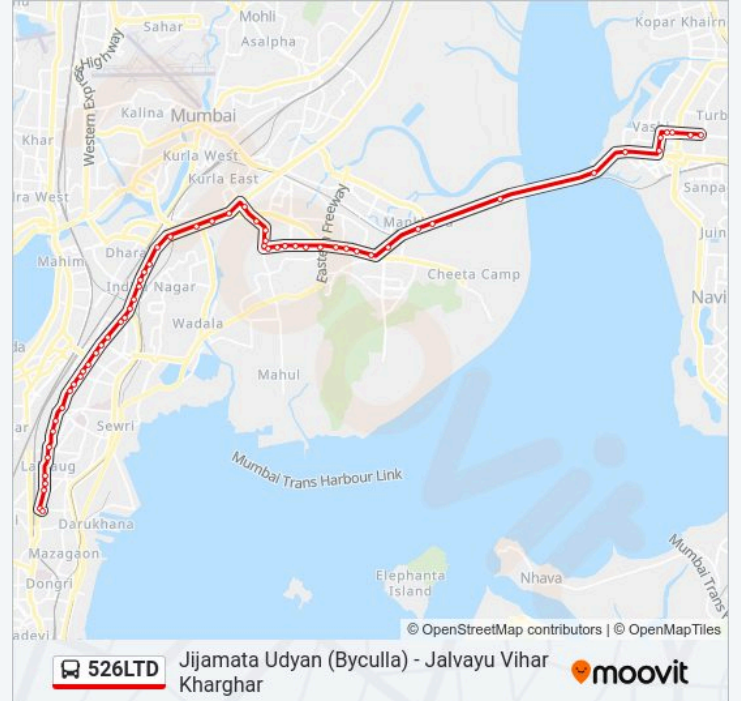

Vashi Sector 17 / Apna Bazar

Navratna Hotel Vashi

Vashi Bus Station

Saint Lawrence High School (Vashi)

Kanda Batata Market

A.P.M.C Market (Vashi)

Direction: Deonar Depot

29 stops