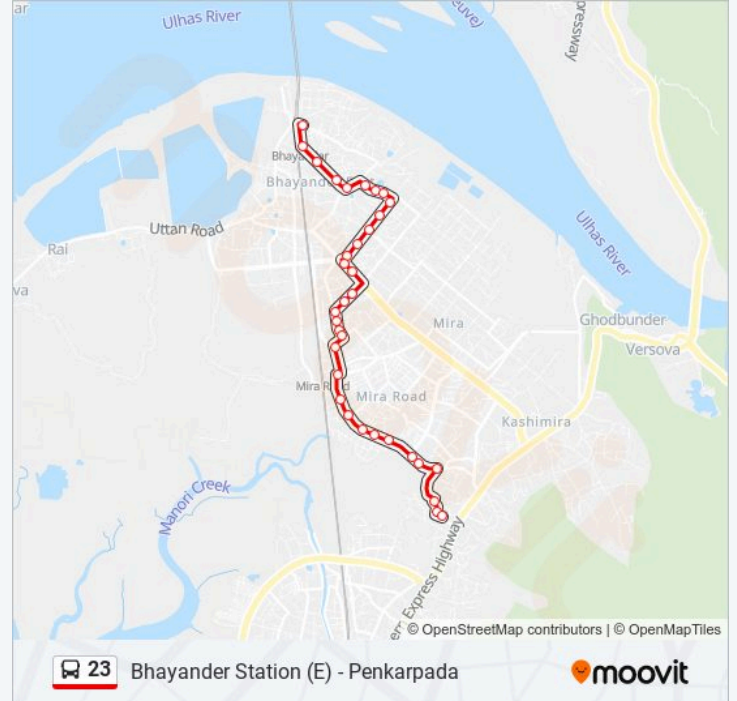

Kanungo Street

Sanghvi Park

Ala Hazrat

Ashraful Ulema

Balaji Building

Narendra Park

Jama Masjid

Mira Road Station (E)

Mira Road Market

Ayyappa Mandir

Indira Gandhi Hospital

Poonam Sagar Complex

Asmita Super Market

Srushti Police Station

Bhakti Vedanta Hospital

Royal College

Ganesh Mandir

Atmaram Nagar Srushti

Penkarpada

23 bus time schedules and route maps are available in an offline PDF at moovitapp.com. Use the Moovit App to see live bus times, train schedule or subway schedule, and step-by-step directions for all public transit in Mumbai.

© 2024 Moovit - All Rights Reserved