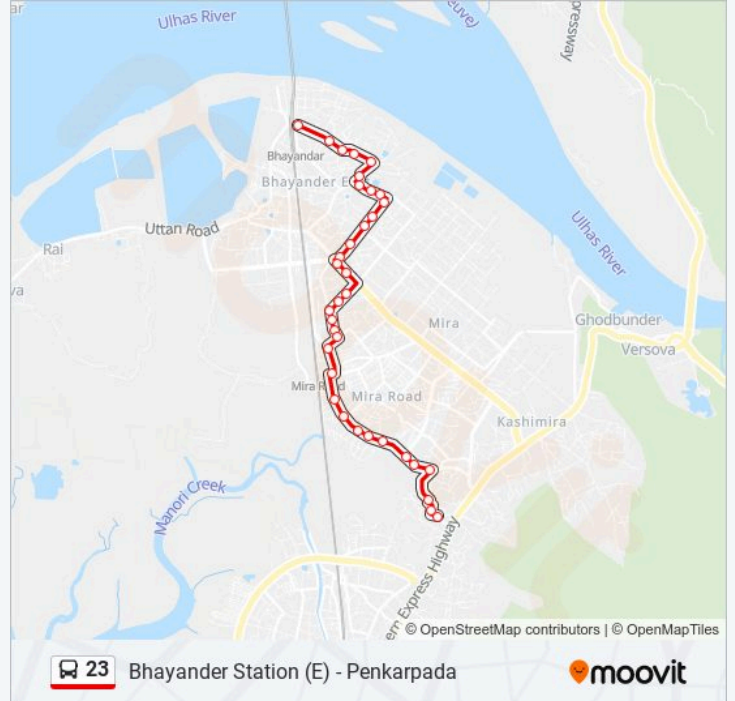

Savarkar Chowk / Golden Nest

Golden Nest Phase 2

Hanuman Chowk

Indralok Phase 1

Indralok Phase 2

Shri Kalavati Mandir

Kashinagar

Anandnagar East

Ram Nagar

Navghar Naka

Venus Apartment

Salasar Nagar

Bhai Daya Nagar

Bhayander Station (E)

Direction: Penkarpada

34 stops

[VIEW LINE SCHEDULE](#)

Bhayander Station (E)

Bhayandar Station (E)

Bhayander Market

Khari Gaon

Khari Gaon (Bhayander)

Anandnagar East

Kashinagar

Shri Kalavati Mandir

Indralok Phase 2

Indralok Phase 1

Hanuman Chowk

Golden Nest Phase 2

Savarkar Chowk / Golden Nest

Golden Nest Circle

Swatantra Veer Savarkar Chowk Bhayander

23 bus Time Schedule

Penkarpada Route Timetable:

Sunday	06:00 - 22:10
Monday	06:00 - 22:10
Tuesday	06:00 - 22:10
Wednesday	06:00 - 22:10
Thursday	06:00 - 22:10
Friday	06:00 - 22:10
Saturday	06:00 - 22:10

23 bus Info

Direction: Penkarpada

Stops: 34

Trip Duration: 24 min

Line Summary: