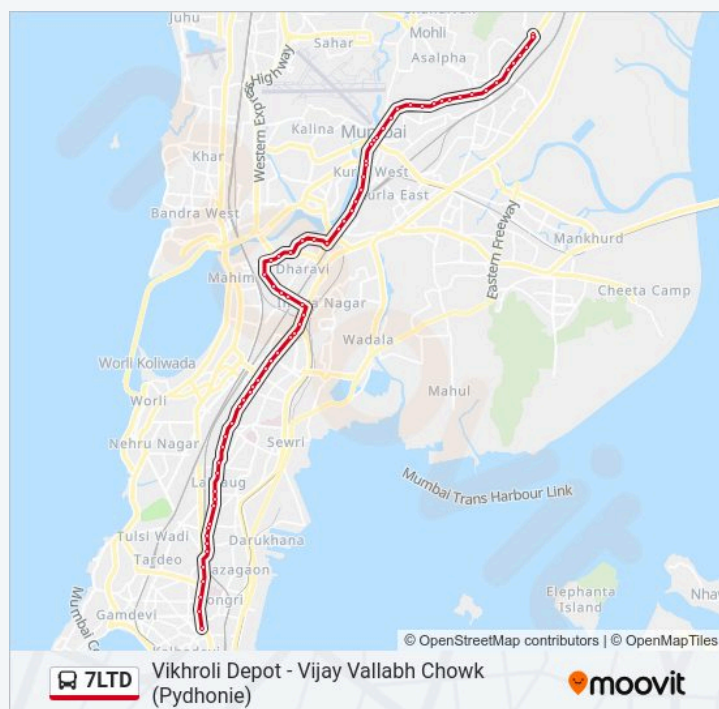

Direction: Vikhroli Depot

68 stops

[VIEW LINE SCHEDULE](#)

- Vijay Vallabh Chowk (Pydhonie)
- Johar Chowk (Bhendi Bazar)
- Dr.M.Iqbal Chowk (J.J.Hospital)
- A.H.Ansari Chowk (New Nagpada)
- A.H.Ansari Chowk (Nagpada)
- Byculla Station (E)
- Byculla Railway Station (E)
- Byculla Station (E) / Sant Savta Market
- Robert Gomes Chowk
- Jijamata Udyan
- Jaihind Cinema
- Shantaram Pujare Chowk (Kala Chowky)
- Sant Jagnade Chowk (Lalbaug)
- Bharatmata Cinema
- Parel Workshop
- Madkebuwa Chowk (Parel)
- Hindmata Cinema (Dadar)
- Shinde Wadi
- Chitra Cinema
- Dadar Post Office
- Khodadad Circle (Dadar T.T.)
- Khodadad Circle (Dadar T.T.)
- Ruia College
- Kapole Niwas / J.N. Varma Chowk
- Maheshwari Udyan
- Maheshwari Udyan (Kings Circle)
- Matunga Police Station
- Gandhi Market Matunga
- Tilak Hospital
- Kumbharwada (Dharavi)

Vikhroli Depot Route Timetable:

Sunday	07:20 - 23:30
Monday	07:20 - 23:30
Tuesday	07:20 - 23:30
Wednesday	07:20 - 23:30
Thursday	07:20 - 23:30
Friday	07:20 - 23:30
Saturday	07:20 - 23:30

7LTD bus Info

Direction: Vikhroli Depot

Stops: 68

Trip Duration: 62 min

Line Summary: