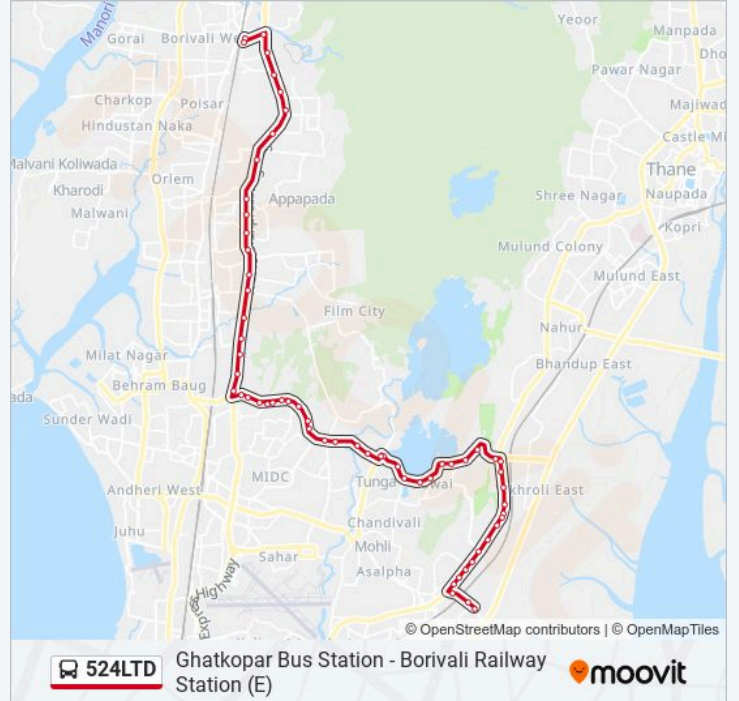

Hiranandani Powai

Powai Vihar Complex

Ram Ashram

Shipping Corporation

Dr.Ambedkar Udyan (Powai)

Dr.Ambedkar Udyan (Powai)

Milind Nagar (J.V.L.R)

I.E.S High School J.V.L.R

Reliance Energy Training Centre (Seepz Village)

Seepz Village

Sariput Nagar

Kamal Amrohi Studio

Durga Nagar

Green Field

Kalpataru Estate

Majas Depot

Shyamnagar (Majas)

Datta Tekdi

Ramwadi

Pratap Nagar (Majas)

Late Balasaheb Thackeray Trauma Center / S.R.P.
Camp

Bimbisar Nagar

Mahananda Dairy

Vanrai / Mhada Colony

Goregaon Check Naka No 1

Goregaon Check Naka

Virwani Estate / Sarvodaya Nagar

R.B.I Colony / Pathanwadi

Jagriti Malad Pravasi Bus Depot

Kurar Village

Pushpa Park (Malad-E)

Bandongri Akurli