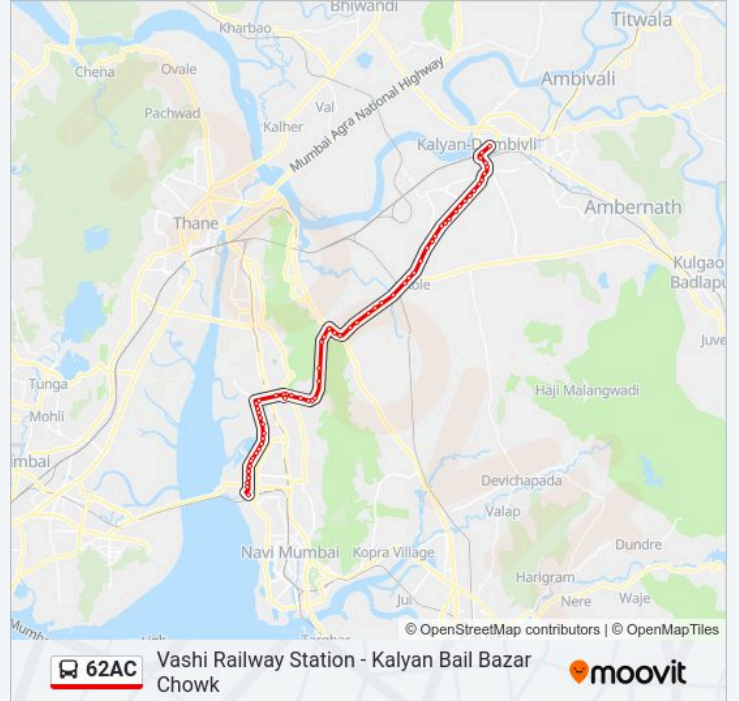

Premier Company

Pipeline Kole Gaon

Katai Junction / Naka

Katai Gaon

Lodha Complex

Khidkali

Khidkali Mandir

Padale Gaon

Mhatrewadi / Patilwadi

Chintamani Hotel / Jain Mandir

Kalyan Phata (Datta Mandir)

Kalyan Phata Daighar

Shil Phata Mahape Road

Shil Nursery

Punjab Puja Hotel

Cidco Water Supply

Khadichi Machine

Bajrang Hotel

Adavali Bhutawali

L&T Company Mahape

Lipi Computers

Mahape Junction

Sarovar Hotel / Mahape Junction

M.B.P Mahape (Millennium Business Park)

M.B.P Mahape (Millennium Business Park)

Helan Kelar Institute

Terna Engineering College

Kopar Khairane Sector 2/20

Ranjan Devi Chowk

Koparkhairane Bus Station

Koparkhairane Sector 7/15 (Shubham Palace)

R.F Naik School