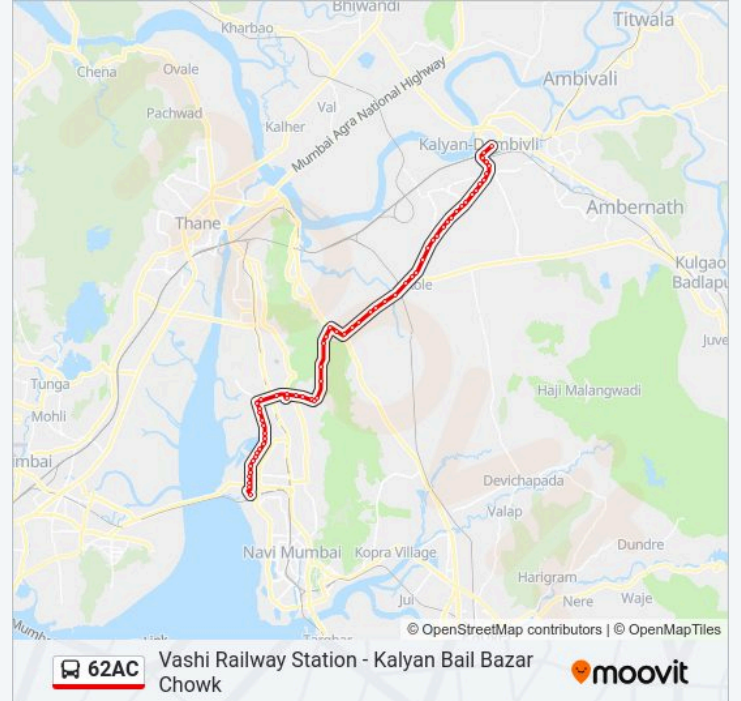

Sarovar Hotel / Mahape Junction

Mahape Junction

Lipi Computers

L&T Company Mahape

Adavali Bhutawali

Bajrang Hotel

Khadichi Machine

Cidco Water Supply

Punjab Puja Hotel

Shil Nursery

Shil Phata Mahape Road

Kalyan Phata Daighar

Kalyan Phata (Datta Mandir)

Chintamani Hotel / Jain Mandir

Mhatrewadi / Patilwadi

Padale Gaon

Khidkali Mandir

Khidkali

Lodha Complex

Katai Gaon

Badlapur Junction

Pipeline Kole Gaon

Premier Company

Manpada Gaon

Mangaon

Pimpleshwar Temple

Sonarpada

Chaughule Vidyalay / G.R. Patil College

Dombivali Nagari Sahakari Bank

Nekni Pada

Dawadi Naka

Vicco Naka