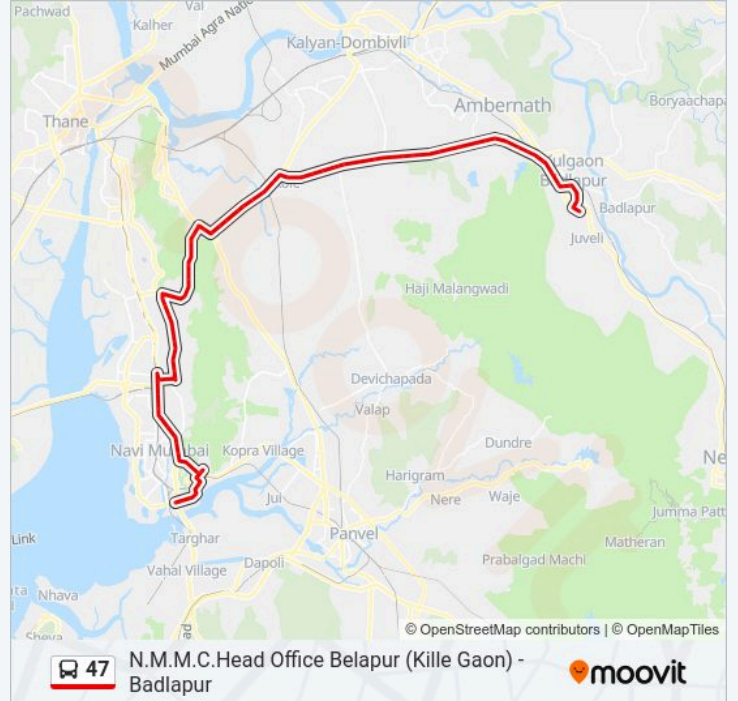

Lodha Complex

Katai Gaon

Badlapur Junction

Kole Village

Hedutane Pada / Samadhan Hotel

Hedutane

Hira Nagar

Umbharli Gaon