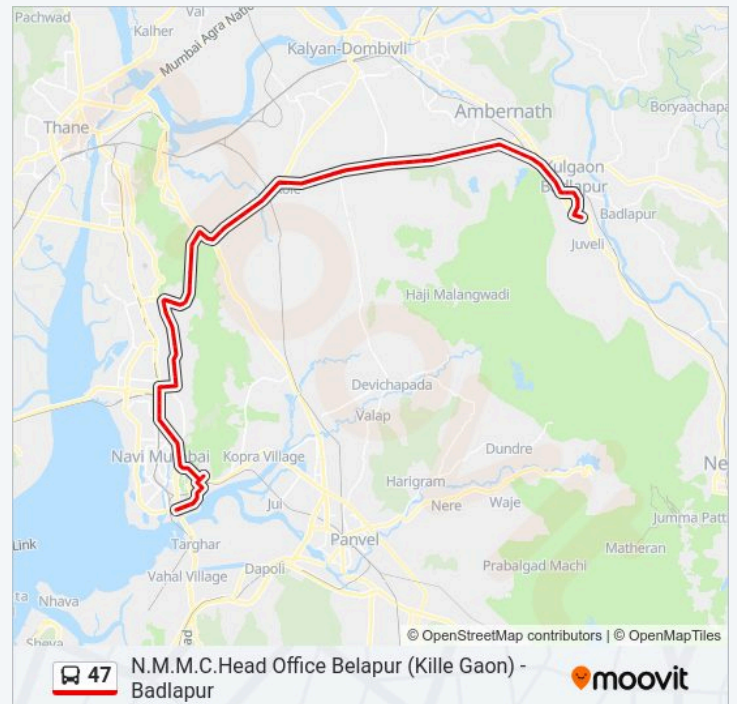

N.M.M.C.Head Office Belapur (Kille Gaon) Route
Timetable:

Sunday	Not Operational
Monday	08:05 - 08:25
Tuesday	08:05 - 08:25
Wednesday	08:05 - 08:25
Thursday	08:05 - 08:25
Friday	08:05 - 08:25
Saturday	08:05 - 08:25

47 bus Info

Direction: N.M.M.C.Head Office Belapur (Kille Gaon)

Stops: 84

Trip Duration: 129 min

Line Summary:

Hedutane

Hedutane Pada / Samadhan Hotel

Kole Village