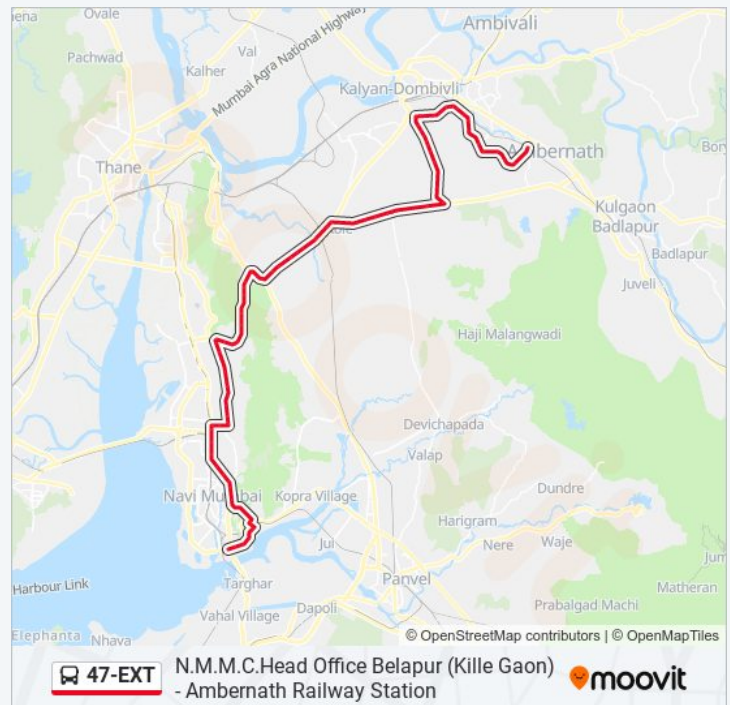

Direction: N.M.M.C.Head Office Belapur (Kille Gaon)

Stops: 85

Trip Duration: 132 min

Line Summary:

Bhal

Nevali Naka / Pipe Line

Usatane Phata

Khoni Gaon