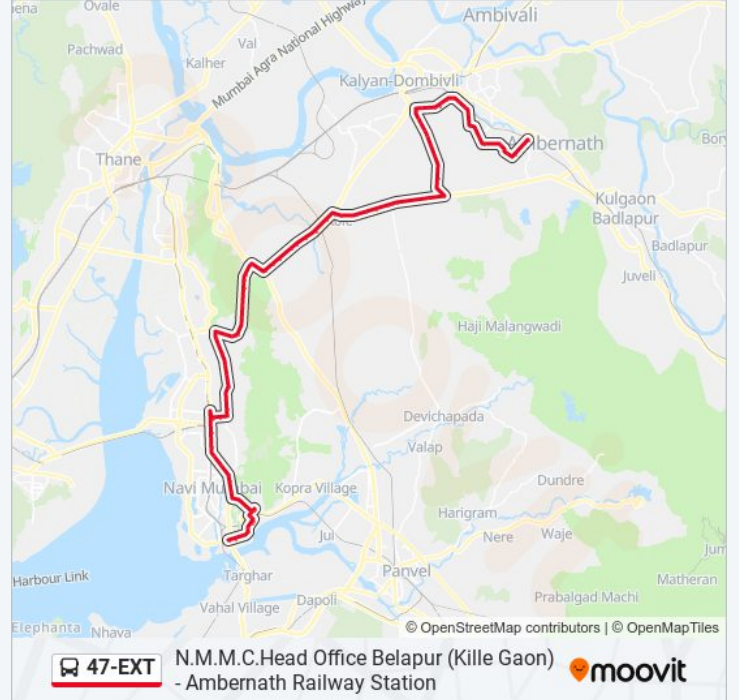

Kole Village

Hedutane Pada / Samadhan Hotel

Hedutane

Hira Nagar

Umbharli Gaon

Kumbharli Phata

Khoni Gaon

Usatane Phata