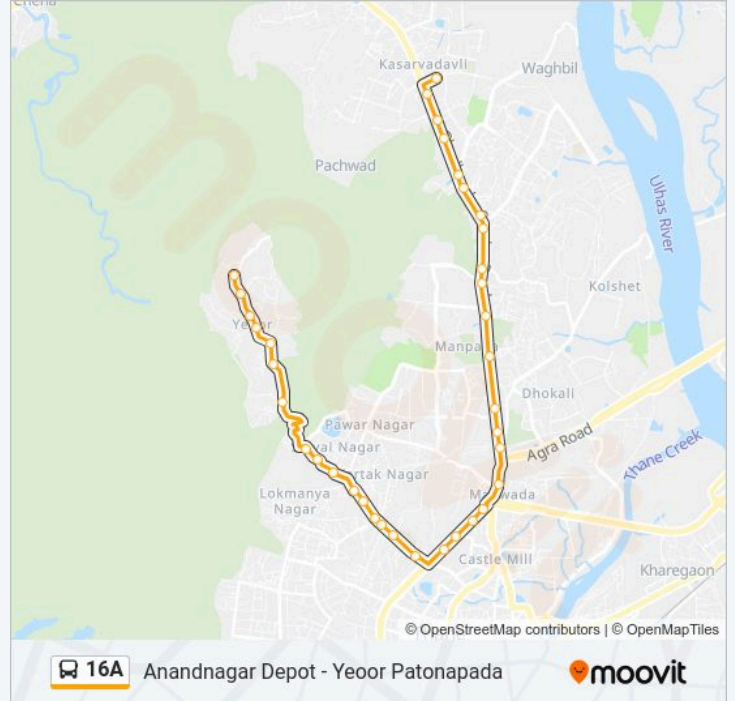

## Anandnagar Depot - Yoor Patonapada

Get The App

The 16A bus line (Anandnagar Depot - Yoor Patonapada) has 2 routes. For regular weekdays, their operation hours are: (1) Anandnagar Depot: 12:30 - 23:45(2) Yoor Patonapada: 05:00 - 13:45  
Use the Moovit App to find the closest 16A bus station near you and find out when is the next 16A bus arriving.

### 16A bus Info

**Direction:** Anandnagar Depot

**Stops:** 34

**Trip Duration:** 28 min

**Line Summary:**

Kapurbawdi  
 Tattvadnyan Vidyapeeth  
 Lockim Company / R Mall  
 Manpada  
 Mulla Baug  
 Azad Nagar Naka  
 Patli Pada Naka  
 Dongari Pada  
 Waghbil Naka  
 Panchamrut  
 Vijay Garden  
 Muchhala College  
 Anand Nagar Depot

**16A bus Time Schedule**

Yeoor Patonapada Route Timetable:

Sunday	05:00 - 13:45
Monday	05:00 - 13:45
Tuesday	05:00 - 13:45
Wednesday	05:00 - 13:45
Thursday	05:00 - 13:45
Friday	05:00 - 13:45
Saturday	05:00 - 13:45

**16A bus Info**

**Direction:** Yeoor Patonapada  
**Stops:** 36  
**Trip Duration:** 30 min  
**Line Summary:**

Hanuman Mandir  
Siddhivinayak Tower  
Viviana Mall / Jupiter Hospital  
Laxmi Nagar  
Cadbury Junction  
J.K Gram / Raymond  
Vihang Garden  
Vartak Nagar Naka  
Building No.3 Vartak Nagar  
Shastrinagar Naka  
Shivai Nagar  
Khandelwal Estate  
Bhukendra  
Air Force Station Yeoor  
Yeoor Gaon  
Exotica  
Swanand Ashram  
Ram Mandir Yeoor Road  
Bhendi Pada Yeoor Road  
Yeoor Patonapada