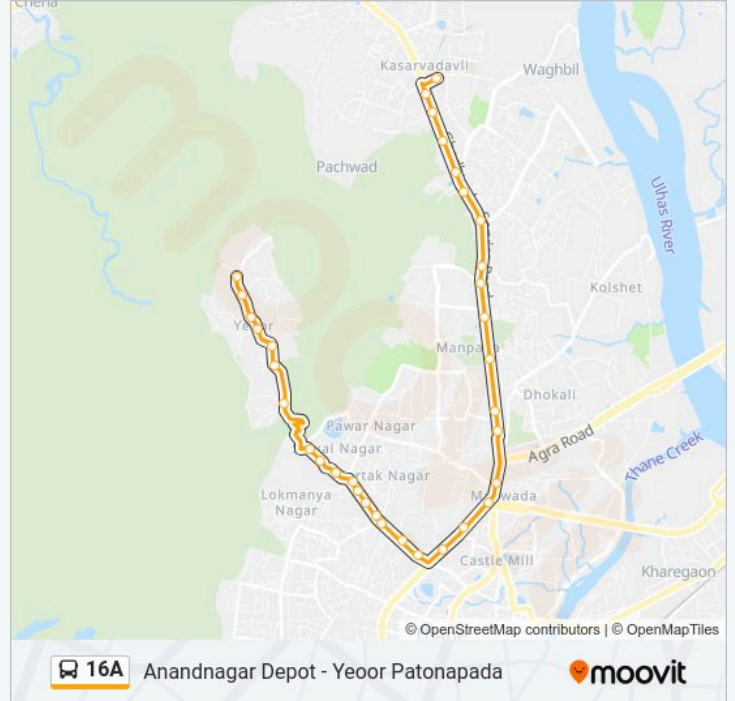

## Anandnagar Depot - Yoor Patonapada

Get The App

The 16A bus line (Anandnagar Depot - Yoor Patonapada) has 2 routes. For regular weekdays, their operation hours are: (1) Anandnagar Depot: 12:30 - 23:45(2) Yoor Patonapada: 05:00 - 13:45  
Use the Moovit App to find the closest 16A bus station near you and find out when is the next 16A bus arriving.

### 16A bus Time Schedule

Anandnagar Depot Route Timetable:

Sunday	12:30 - 23:45
Monday	12:30 - 23:45
Tuesday	12:30 - 23:45
Wednesday	12:30 - 23:45
Thursday	12:30 - 23:45
Friday	12:30 - 23:45
Saturday	12:30 - 23:45

### 16A bus Info

**Direction:** Anandnagar Depot

**Stops:** 34

**Trip Duration:** 28 min

**Line Summary:**

Kapurbawdi  
 Tattvadnyan Vidyapeeth  
 Lockim Company / R Mall  
 Manpada  
 Mulla Baug  
 Azad Nagar Naka  
 Patli Pada Naka  
 Dongari Pada  
 Waghbil Naka  
 Panchamrut  
 Vijay Garden  
 Muchhala College  
 Anand Nagar Depot

**Direction: Yeoor Patonapada**

36 stops  
[VIEW LINE SCHEDULE](#)

Anand Nagar Depot  
 Muchhala College  
 Vijay Garden  
 Panchamrut  
 Waghbil Naka  
 Dongari Pada  
 Patli Pada Naka  
 Patli Pada  
 Azad Nagar Naka  
 Mulla Baug  
 Manpada  
 Lockim Company / R Mall  
 Tattvadnyan Vidyapeeth  
 Kapurbawdi  
 Kapurbawdi Circle  
 Majiwada Naka