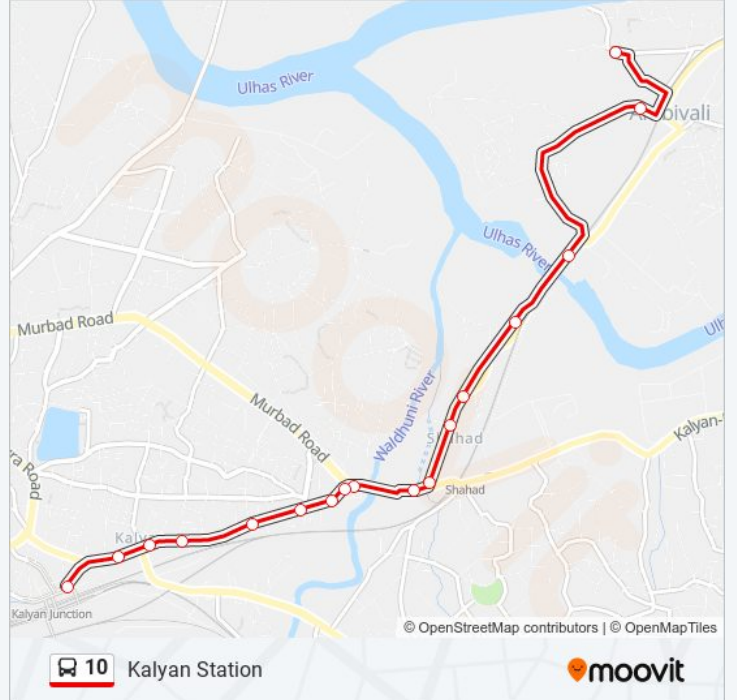

10

Atali

Get The App

The 10 bus line (Atali) has 2 routes. For regular weekdays, their operation hours are:

(1) Atali: 06:00 - 21:15(2) Kalyan Station: 06:35 - 21:50

Use the Moovit App to find the closest 10 bus station near you and find out when is the next 10 bus arriving.

Direction: Atali

17 stops

[VIEW LINE SCHEDULE](#)

Kalyan Station
Rambaug
Subhash Chowk
State Bank
Syndicate
Pournima
Ganesh Ghat Depot
Prem Auto Chowk
Bhawani Chowk
Shahad Bridge
Shahad Phatak
Shahad Railway Station
Shahad Gaon
I.D.I.Gate
Vadavali Phatak
Bhaskar School Ambivli Gaon
Atali

Direction: Atali

Stops: 17

Trip Duration: 18 min

Line Summary:

Direction: Kalyan Station

17 stops

[VIEW LINE SCHEDULE](#)

- Atali
- Bhaskar School Ambivli Gaon
- Vadavali Phatak
- I.D.I.Gate
- Shahad Gaon
- Shahad Railway Station
- Shahad Phatak
- Shahad Bridge
- Bhawani Chowk
- Prem Auto Chowk
- Ganesh Ghat Depot
- Pournima
- Syndicate
- State Bank
- Subhash Chowk
- Rambaug
- Kalyan Station

10 bus Info

Direction: Kalyan Station

Stops: 17

Trip Duration: 18 min

Line Summary:

10 bus time schedules and route maps are available in an offline PDF at moovitapp.com. Use the Moovit App to see live bus times, train schedule or subway schedule, and step-by-step directions for all public transit in Mumbai.