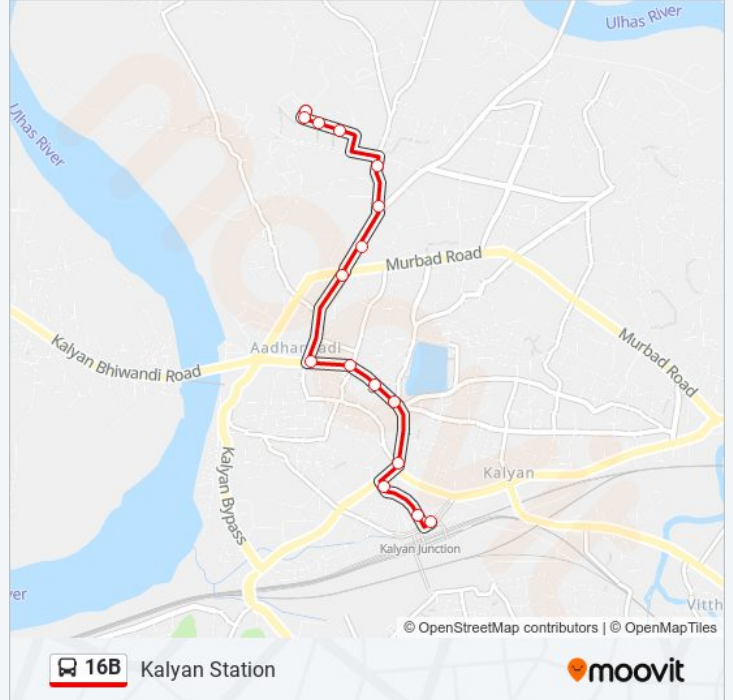

 **16B**

Kalyan Station

Get The App

The 16B bus line (Kalyan Station) has 2 routes. For regular weekdays, their operation hours are:

(1) Kalyan Station: 15:30 - 22:05 (2) Sai Satyam: 16:00 - 21:35

Use the Moovit App to find the closest 16B bus station near you and find out when is the next 16B bus arriving.

Direction: Kalyan Station

16 stops

[VIEW LINE SCHEDULE](#)

Sai Satyam
Om Residency
Punyoday Park
Don Bosco High School
D.B.Chowk
Aadharwadi Jail
Vadeghar Phata
Aadharwadi Chowk
Lal Chowky
Ganesh Towers
Telvane Hospital Kalyan Road
Sahajanand Chowk Kalyan
Chhatrapati Shivaji Maharaj Chowk Kalyan
Gurudev Hotel Station Road
S.T.Stand Kalyan
Kalyan Station

16B bus Time Schedule

Kalyan Station Route Timetable:

Sunday	15:30 - 22:05
Monday	15:30 - 22:05
Tuesday	15:30 - 22:05
Wednesday	15:30 - 22:05
Thursday	15:30 - 22:05
Friday	15:30 - 22:05
Saturday	15:30 - 22:05

16B bus Info

Direction: Kalyan Station

Stops: 16

Trip Duration: 11 min

Line Summary:

Direction: Sai Satyam

18 stops

[VIEW LINE SCHEDULE](#)