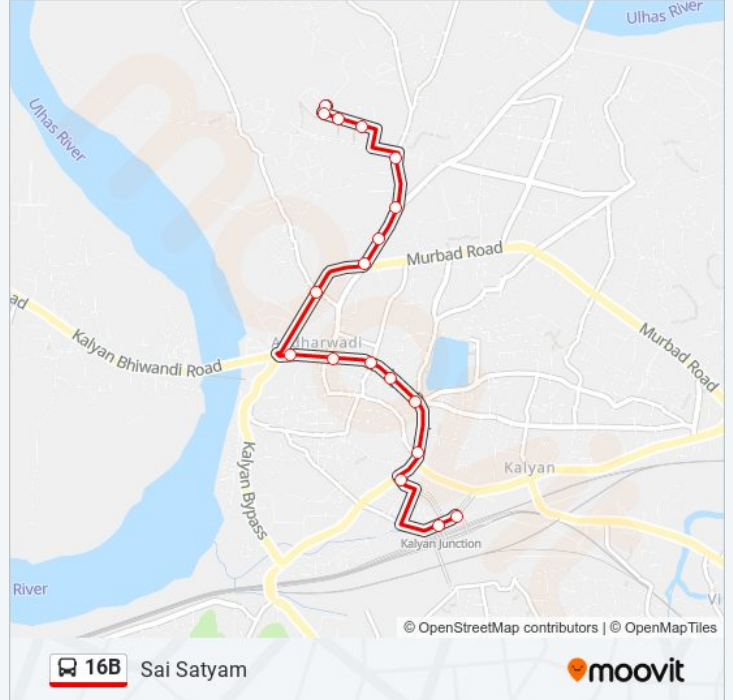

 **16B**

Kalyan Station

Get The App

The 16B bus line (Kalyan Station) has 2 routes. For regular weekdays, their operation hours are:

(1) Kalyan Station: 15:30 - 22:05 (2) Sai Satyam: 16:00 - 21:35

Use the Moovit App to find the closest 16B bus station near you and find out when is the next 16B bus arriving.

16B bus Info

Direction: Kalyan Station

Stops: 16

Trip Duration: 11 min

Line Summary:

Direction: Sai Satyam

18 stops

[VIEW LINE SCHEDULE](#)

16B bus Time Schedule

Sai Satyam Route Timetable:

Sunday	16:00 - 21:35
Monday	16:00 - 21:35
Tuesday	16:00 - 21:35
Wednesday	16:00 - 21:35
Thursday	16:00 - 21:35
Friday	16:00 - 21:35
Saturday	16:00 - 21:35

16B bus Info

Direction: Sai Satyam

Stops: 18

Trip Duration: 14 min

Line Summary:

16B bus time schedules and route maps are available in an offline PDF at moovitapp.com. Use the Moovit App to see live bus times, train schedule or subway schedule, and step-by-step directions for all public transit in Mumbai.