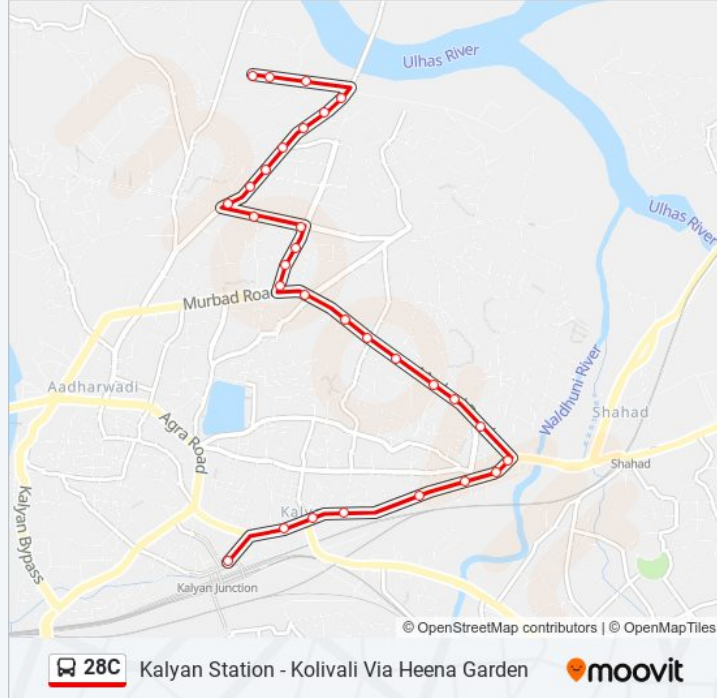

Heena Garden

Tulsi Pooja Corner

Ganpati Chowk

Pawandham

Lodha Garden / Hanuman Mandir

Gandhari

Rutupark

Bhandari Chowk

Royace Paradise

Ritu Complex

Vedant Hospital

Kolivali

28C bus time schedules and route maps are available in an offline PDF at moovitapp.com. Use the [Moovit App](#) to see live bus times, train schedule or subway schedule, and step-by-step directions for all public transit in Mumbai.

[About Moovit](#) • [MaaS Solutions](#) • [Supported Countries](#) • [Mooviter Community](#)

© 2024 Moovit - All Rights Reserved

Check Live Arrival Times