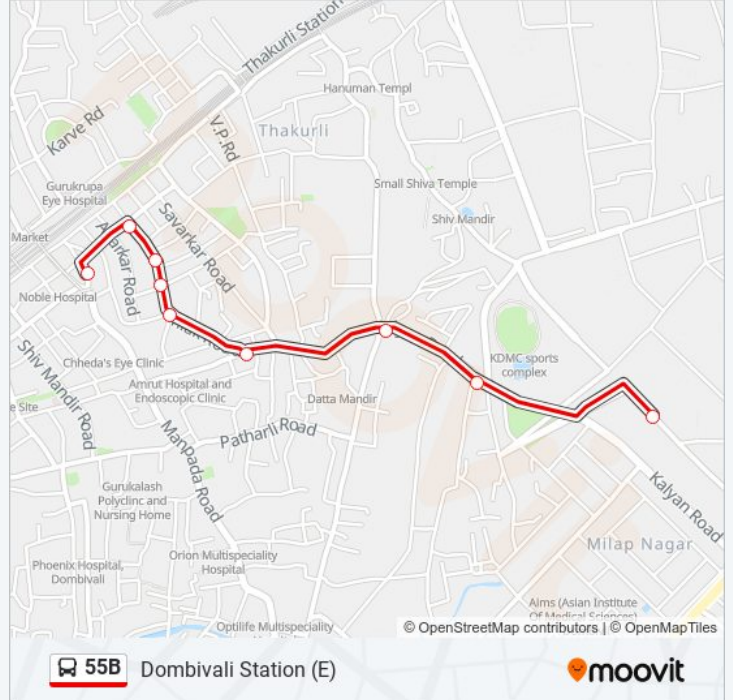

**Direction: Astitva School**

7 stops

[VIEW LINE SCHEDULE](#)

- Dombivali Railway Station (E)
- Shivaji Chowk
- Chaar Phata (Nmmt)
- Parasmani Chowk (Tilak Chowk)
- Shelar Naka
- Aajde Gaon (Gharda Circle)
- Astitva School

**55B bus Info**

**Direction:** Astitva School

**Stops:** 7

**Trip Duration:** 7 min

**Line Summary:**

**Direction: Dombivali Station (E)**

9 stops

[VIEW LINE SCHEDULE](#)

- Astitva School
- Aajde Gaon (Gharda Circle)
- Shelar Naka
- Parasmani Chowk (Tilak Chowk)
- Tai Pingle Chowk
- Brahman Sabha
- K.D.M.C.Hospital
- Madan Thackeray Chowk
- Dombivali Railway Station (E)

**55B bus Info**

**Direction:** Dombivali Station (E)

**Stops:** 9

**Trip Duration:** 6 min

**Line Summary:**

55B bus time schedules and route maps are available in an offline PDF at [moovitapp.com](https://moovitapp.com). Use the [Moovit App](#) to see live bus times, train schedule or subway schedule, and step-by-step directions for all public transit in Mumbai.