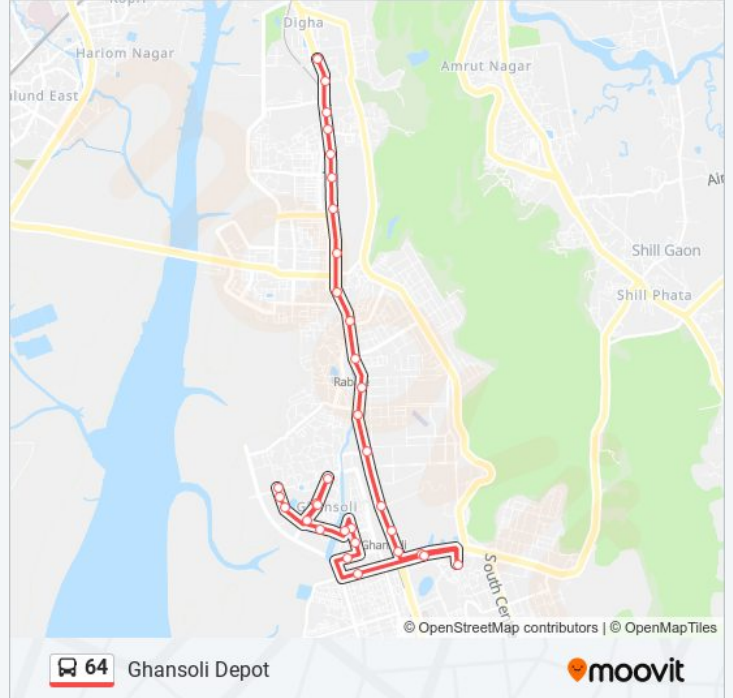

Helan Kellar Institute

M.B.P Mahape (Millennium Business Park)

Helan Kellar Institute

Terna Engineering College

Sant Rajinder Singh Ashram

Sector 3 Water Tank

Panchavati

Ghansoli Sector 4

Navi Mumbai City School / Sankalp Vachanalay

Rajiv Gandhi College

Ghansoli Gharonda (Towards Vashi)

Rajiv Gandhi College

Bhoomi Oscar Chowk

Cloud 36 Society

Atlantis Society

Ghansoli Depot

64 bus time schedules and route maps are available in an offline PDF at moovitapp.com. Use the [Moovit App](#) to see live bus times, train schedule or subway schedule, and step-by-step directions for all public transit in Mumbai.

[About Moovit](#) • [MaaS Solutions](#) • [Supported Countries](#) • [Mooviter Community](#)

© 2024 Moovit - All Rights Reserved

Check Live Arrival Times