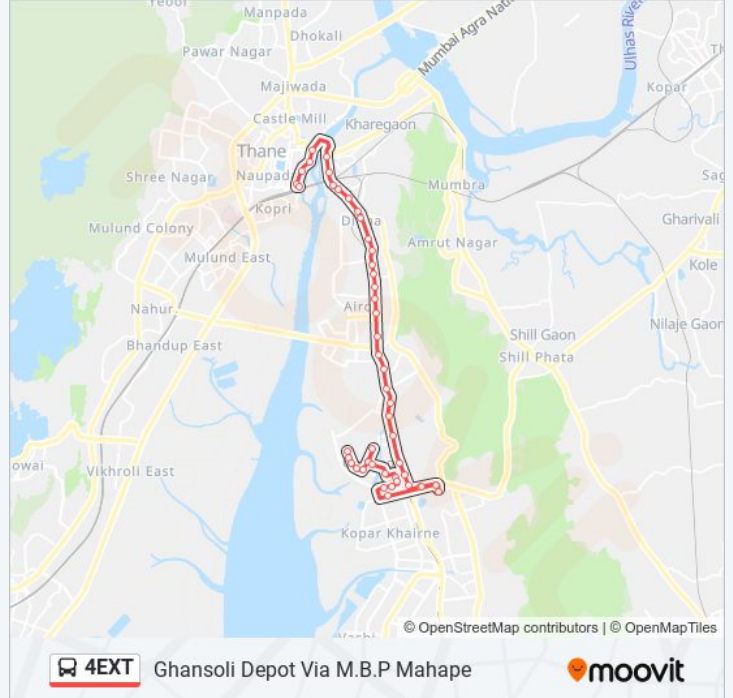

Ghansoli Gharonda (Towards Ghansoli Depot)

Rajiv Gandhi College

Bhoomi Oscar Chowk

Megh Malhar Society (Sector 10)

Cloud 36 Society

Atlantis Society

Ghansoli Depot

Direction: Thane Via M.B.P Mahape

47 stops

[VIEW LINE SCHEDULE](#)

Ghansoli Depot

Atlantis Society

Cloud 36 Society

4EXT bus Time Schedule

Thane Via M.B.P Mahape Route Timetable:

Sunday	12:50 - 17:13
Monday	12:50 - 17:13
Tuesday	12:50 - 17:13
Wednesday	12:50 - 17:13