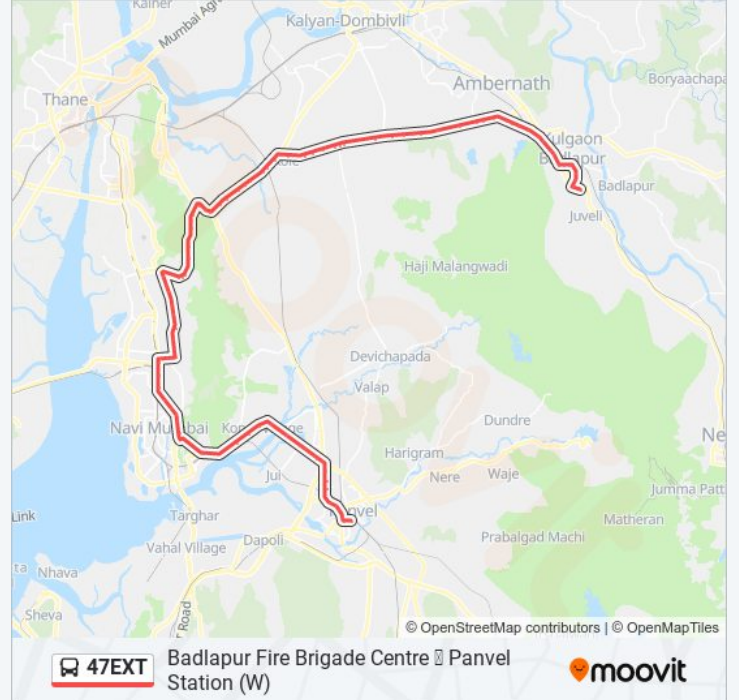

Pale Village

Shanti Prakash Ashram

Dadar Village

Nevali Gaon

Nevali Naka / Pipe Line

Usatane Phata

Khoni Gaon

Kumbharli Phata

Umbharli Gaon

Hira Nagar

Hedutane

Hedutane Pada / Samadhan Hotel

Kole Village

Katai Junction / Naka

Katai Gaon

Palava

Lodha Complex

Desai Gaon (Khidkali)

Khidkali Mandir

Padle Gaon

Mhatrewadi / Patilwadi

Chintamani Hotel / Jain Mandir

Kalyan Phata (Datta Mandir)

Kalyan Phata Daighar

Shil Phata Mahape Road

Shil Vatika

Punjab Puja Hotel

K.M.S.

C.I.D.C.O. Water Supply

Khadi Machine

Bajrang Hotel

Adavali Bhutawali

L&T Circle Mahape