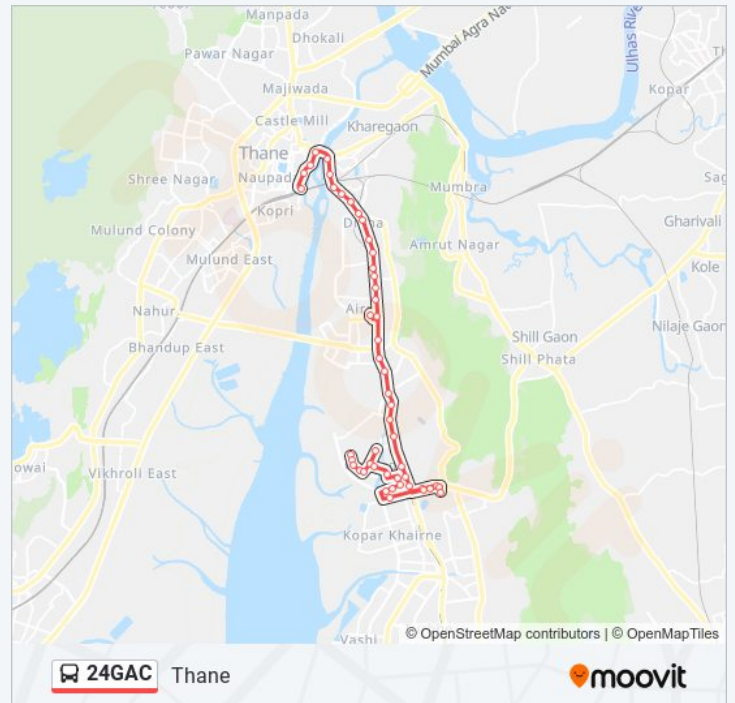

Direction: Thane

Stops: 50

Trip Duration: 47 min

Line Summary:

Airoli Railway Station

Minds Space

Airoli Naka

Reliable Plaza