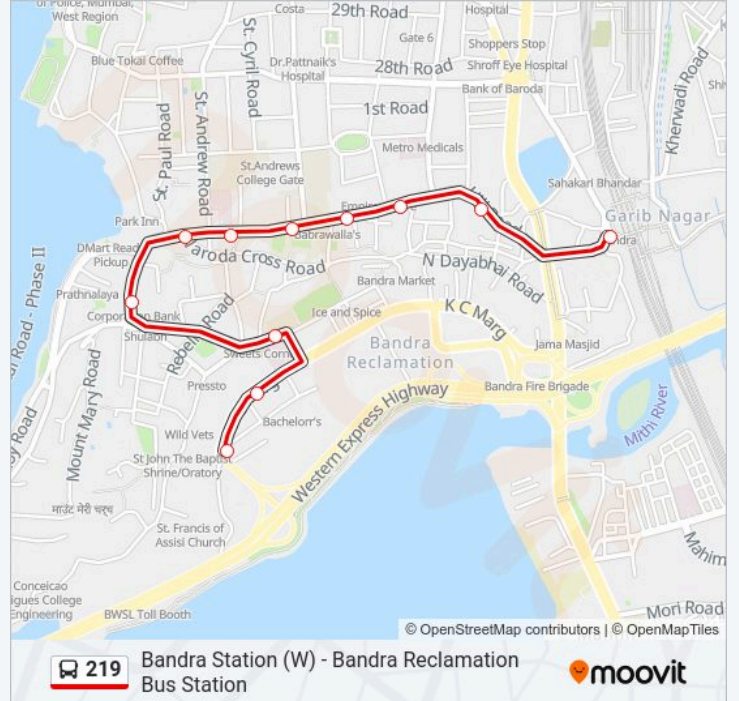

219

Bandra Station (W) - Bandra Reclamation Bus Station

Get The App

The 219 bus line (Bandra Station (W) - Bandra Reclamation Bus Station) has 2 routes. For regular weekdays, their operation hours are:

(1) Bandra Reclamation Bus Station: 06:00 - 22:00(2) Bandra Station (W): 06:17 - 22:22

Use the Moovit App to find the closest 219 bus station near you and find out when is the next 219 bus arriving.

Direction: Bandra Reclamation Bus Station

11 stops

[VIEW LINE SCHEDULE](#)

- Bandra Station (W)
- Bandra Police Station
- Elco Market
- Bank Of India Bandra (W)
- Saint Peter Church
- Holi Family Hospital
- Saint Andrew's Church
- Hill Road Garden
- Mount Carmel Church (Lilavati Hospital)
- Unit Trust Of India (Bandra)
- Bandra Reclamation Bus Station

219 bus Time Schedule

Bandra Reclamation Bus Station Route Timetable:

Sunday	06:00 - 22:00
Monday	06:00 - 22:00
Tuesday	06:00 - 22:00
Wednesday	06:00 - 22:00
Thursday	06:00 - 22:00
Friday	06:00 - 22:00
Saturday	06:00 - 22:00

219 bus Info

Direction: Bandra Reclamation Bus Station

Stops: 11

Trip Duration: 17 min

Line Summary:

Direction: Bandra Station (W)

10 stops

[VIEW LINE SCHEDULE](#)