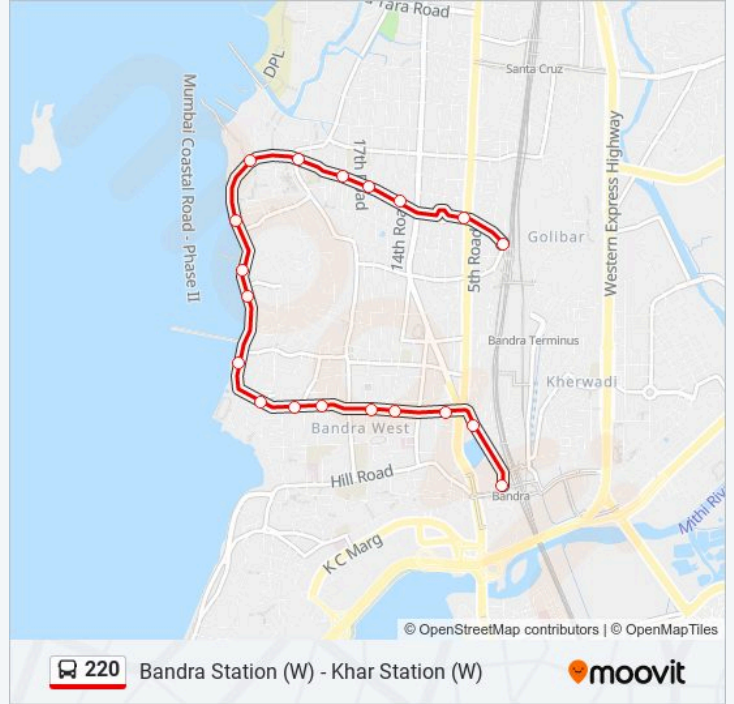

 220

Bandra Station (W) - Khar Station (W)

Get The App

The 220 bus line (Bandra Station (W) - Khar Station (W)) has 2 routes. For regular weekdays, their operation hours are: (1) Bandra Station (W): 00:01 - 23:51(2) Khar Station (W): 06:00 - 23:40
Use the Moovit App to find the closest 220 bus station near you and find out when is the next 220 bus arriving.

Direction: Bandra Station (W)

19 stops

[VIEW LINE SCHEDULE](#)

- Khar Station (W)
- Khar S.V Road
- Khar Linking Road
- Khar 14th Road
- Khar 16th Road
- Dr.B.R Ambedkar Colony / Khar 18th Road
- Dandpada
- Khar Danda
- Sherley Village
- Rizvi College
- Rizvi Complex
- Additional Police Commissioner Office
- Perry Cross Road
- D Monte Park
- Pali Naka
- Moti Mahal
- Bandra Talkies
- Bandra Talao
- Bandra Station (W)

220 bus Info

Direction: Bandra Station (W)

Stops: 19

Trip Duration: 24 min

Line Summary:

Direction: Khar Station (W)

19 stops

[VIEW LINE SCHEDULE](#)

220 bus Info

Direction: Khar Station (W)

Stops: 19

Trip Duration: 23 min

Line Summary:

Khar Station (W)

220 bus time schedules and route maps are available in an offline PDF at moovitapp.com. Use the Moovit App to see live bus times, train schedule or subway schedule, and step-by-step directions for all public transit in Mumbai.