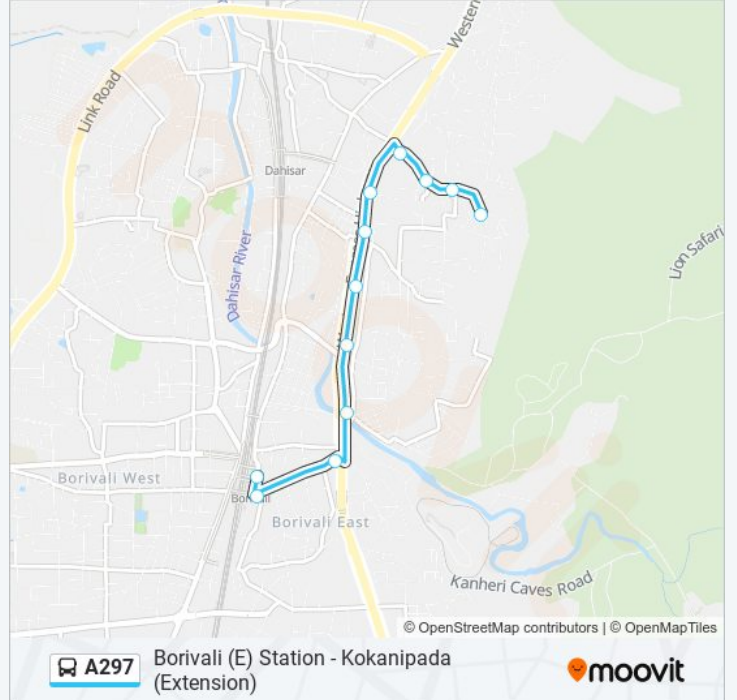

 **A297**

Borivali (E) Station - Kokanipada (Extension)

Get The App

The A297 bus line (Borivali (E) Station - Kokanipada (Extension)) has 2 routes. For regular weekdays, their operation hours are:

(1) Borivali (E) Station: 00:05 - 23:55(2) Kokanipada (Extension): 00:05 - 23:55

Use the Moovit App to find the closest A297 bus station near you and find out when is the next A297 bus arriving.

Direction: Borivali (E) Station

12 stops

[VIEW LINE SCHEDULE](#)

Kokanipada (Extension)
Kokanipada
Kokanipada Market
Mini Nagar
Ganesh Nagar
Gokulanand Hotel
Jai Mahakali Mandir / Ovari Pada
Nancy Colony Borivali East
Shree Krishna Nagar
Omkareshwar Mandir
Borivali (E) Station
Borivali (E) Station

A297 bus Time Schedule

Borivali (E) Station Route Timetable:

Sunday	00:05 - 23:55
Monday	00:05 - 23:55
Tuesday	00:05 - 23:55
Wednesday	00:05 - 23:55
Thursday	00:05 - 23:55
Friday	00:05 - 23:55
Saturday	00:05 - 23:55

A297 bus Info

Direction: Borivali (E) Station

Stops: 12

Trip Duration: 12 min

Line Summary:

Direction: Kokanipada (Extension)

12 stops

[VIEW LINE SCHEDULE](#)