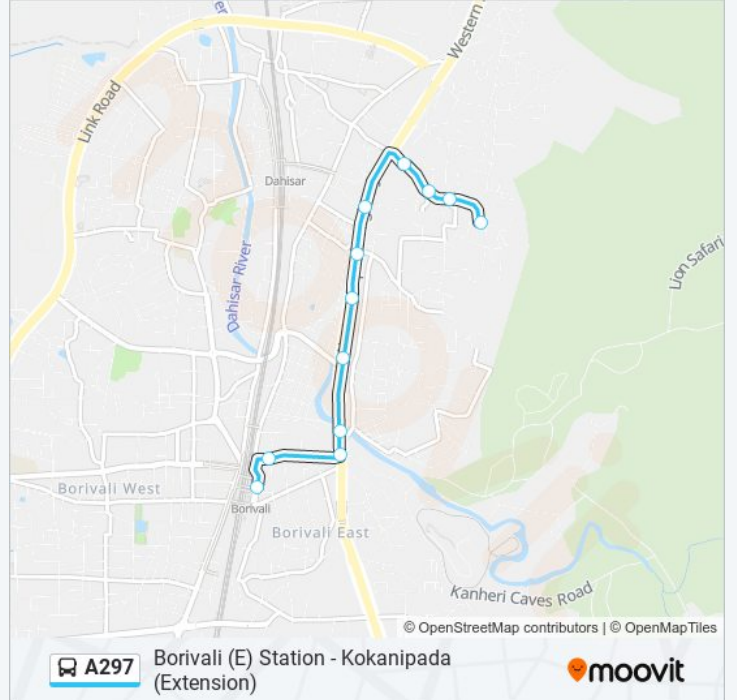

Use the Moovit App to find the closest A297 bus station near you and find out when is the next A297 bus arriving.

Direction: Borivali (E) Station

12 stops

[VIEW LINE SCHEDULE](#)

Kokanipada (Extension)
Kokanipada
Kokanipada Market
Mini Nagar
Ganesh Nagar
Gokulanand Hotel
Jai Mahakali Mandir / Ovari Pada
Nancy Colony Borivali East
Shree Krishna Nagar
Omkareshwar Mandir
Borivali (E) Station
Borivali (E) Station

A297 bus Info

Direction: Borivali (E) Station

Stops: 12

Trip Duration: 12 min

Line Summary:

Direction: Kokanipada (Extension)

12 stops

[VIEW LINE SCHEDULE](#)

A297 bus Time Schedule

Kokanipada (Extension) Route Timetable:

Sunday	00:05 - 23:55
Monday	00:05 - 23:55
Tuesday	00:05 - 23:55
Wednesday	00:05 - 23:55
Thursday	00:05 - 23:55
Friday	00:05 - 23:55
Saturday	00:05 - 23:55

A297 bus Info

Direction: Kokanipada (Extension)

Stops: 12

Trip Duration: 12 min

Line Summary:

A297 bus time schedules and route maps are available in an offline PDF at moovitapp.com. Use the [Moovit App](#) to see live bus times, train schedule or subway schedule, and step-by-step directions for all public transit in Mumbai.