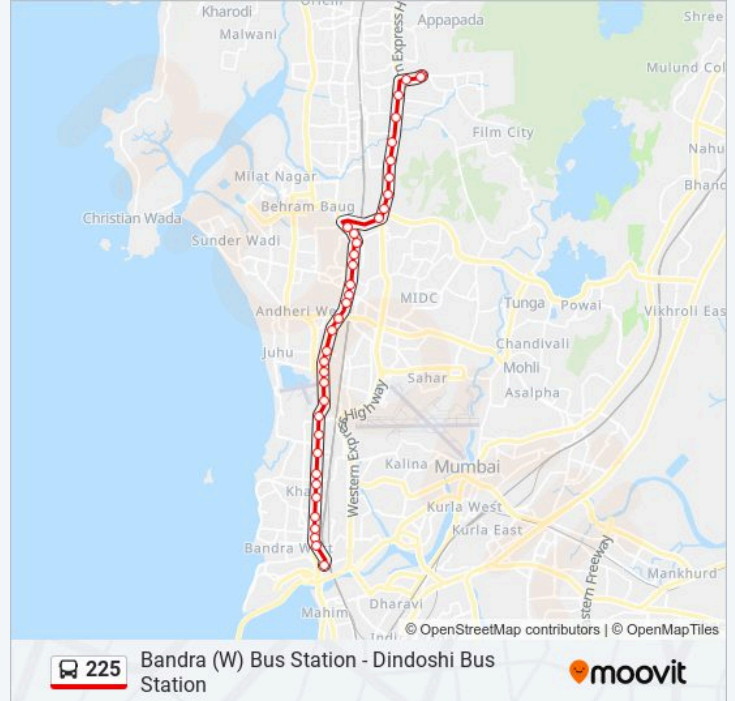

Use the Moovit App to find the closest 225 bus station near you and find out when is the next 225 bus arriving.

Direction: Bandra (W) Bus Station

37 stops

[VIEW LINE SCHEDULE](#)

- Dindoshi Bus Station
- Dindoshi Depot
- General A.K Vaidya Marg Junction
- Virwani Estate / Sarvodaya Nagar
- Goregaon Check Naka
- Goregaon Check Naka No 1
- Vanrai / Mhada Colony
- Mahananda Dairy
- Bimbisar Nagar
- Late Balasaheb Thackeray Trauma Center / S.R.P. Camp
- Late Balasaheb Thackeray Trauma Center / M.R.P. Camp
- Jogeshwari Tabela
- Jogeshwary Railway Station (W)
- Jogeshwari (W) Bus Station
- Farookh Vidyalaya
- Amboli Naka
- Andheri Market
- Andheri Station (W)
- Andheri Station (W)
- Shoppers Stop

Khar Station (W) Road

Old Khar

National College

Bandra Talkies / Shroff Eye Hospital

Bandra Talao

Bandra (W) Bus Station

Direction: Dindoshi Bus Station

35 stops