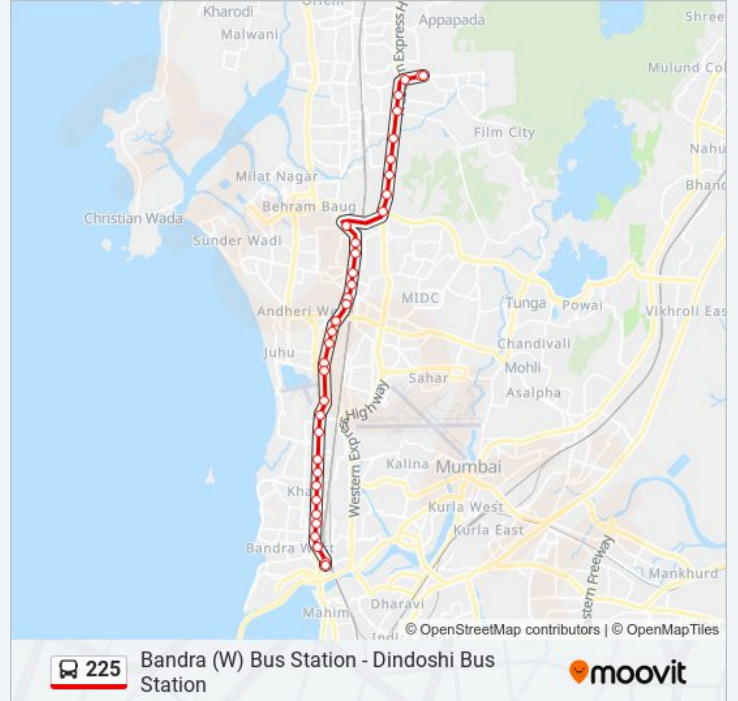

Nanavati Hospital

Vile Parle Station (W)

Golden Tobacco Company

Erla

Andheri Fire Station

Shoppers Stop

Andheri Station (W)

Andheri Station (W)

Andheri Market

Amboli Naka

Farookh Vidyalaya

Jogeshwari (W) Bus Station

Jogeshwari Tabela

Late Balasaheb Thackeray Trauma Center / S.R.P. Camp

Bimbisar Nagar

Mahananda Dairy

Vanrai / Mhada Colony

Goregaon Check Naka No 1

Goregaon Check Naka

Virwani Estate / Sarvodaya Nagar

General A.K Vaidya Marg Junction

Dindoshi Depot

Dindoshi Bus Station

225 bus time schedules and route maps are available in an offline PDF at moovitapp.com. Use the Moovit App to see live bus times, train schedule or subway schedule, and step-by-step directions for all public transit in Mumbai.

© 2024 Moovit - All Rights Reserved