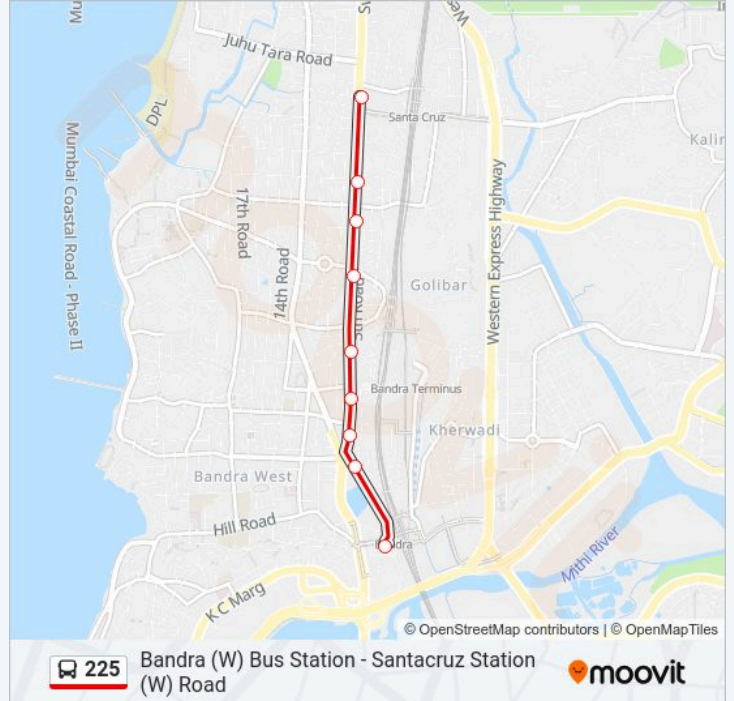

 225

Bandra (W) Bus Station - Santacruz Station (W) Road

Get The App

The 225 bus line (Bandra (W) Bus Station - Santacruz Station (W) Road) has 2 routes. For regular weekdays, their operation hours are:

(1) Bandra (W) Bus Station: 00:19 - 23:42(2) Santacruz Station (W) Road: 05:15 - 17:00

Use the Moovit App to find the closest 225 bus station near you and find out when is the next 225 bus arriving.

Direction: Bandra (W) Bus Station

9 stops

[VIEW LINE SCHEDULE](#)

- Santacruz Station (W) Road
- Saint Teresa Convent School
- Khar Police Station
- Khar Station (W) Road
- Old Khar
- National College
- Bandra Talkies / Shroff Eye Hospital
- Bandra Talao
- Bandra (W) Bus Station

225 bus Time Schedule

Bandra (W) Bus Station Route Timetable:

Sunday	00:19 - 23:42
Monday	00:19 - 23:42
Tuesday	00:19 - 23:42
Wednesday	00:19 - 23:42
Thursday	00:19 - 23:42
Friday	00:19 - 23:42
Saturday	00:19 - 23:42

225 bus Info

Direction: Bandra (W) Bus Station

Stops: 9

Trip Duration: 8 min

Line Summary:

Direction: Santacruz Station (W) Road

10 stops

[VIEW LINE SCHEDULE](#)