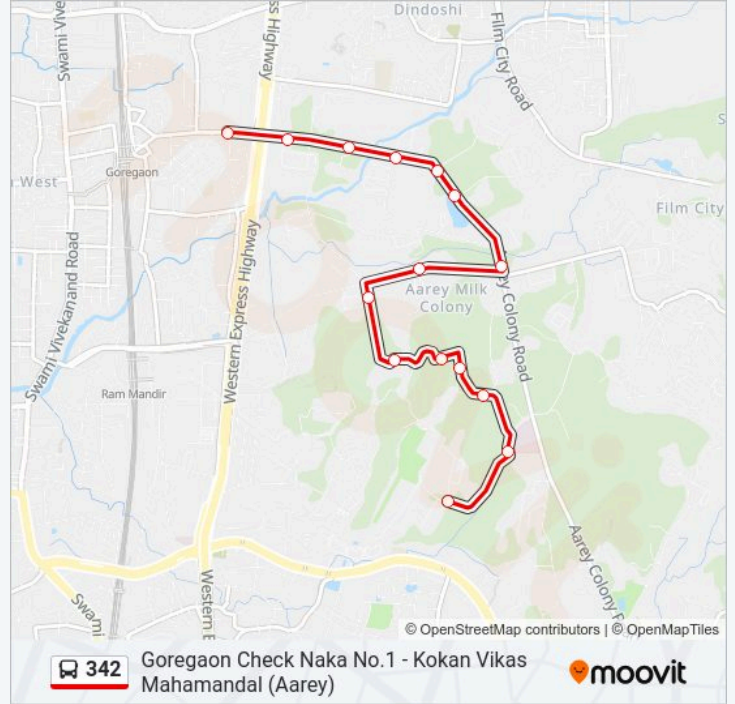

Goregaon Check Naka No.1

342 bus Time Schedule

Goregaon Check Naka No.1 Route Timetable:

Sunday	23:00
Monday	23:00
Tuesday	23:00
Wednesday	23:00
Thursday	23:00
Friday	23:00
Saturday	23:00

342 bus Info

Direction: Goregaon Check Naka No.1

Stops: 15

Trip Duration: 12 min

Line Summary:

Direction: Kokan Vikas Mahamandal (Aarey)

15 stops

[VIEW LINE SCHEDULE](#)

- Goregaon Check Naka No.1
- Goregaon Check Naka
- Mahashtra Krishi Udyog
- Unit Number 2 & 3
- Unit Number 32
- Aarey Police Station (Chhota Kashmir)
- Unit Number 6 / Aarey Market
- Unit No.10 (Central Dairy)
- Unit No.13 (Central Dairy)
- Dairy Research Institute
- Collector Officer's Bungalow
- New Zealand Hostel
- Vanicha Pada
- Unit No.16
- Kokan Vikas Mahamandal (Aarey)