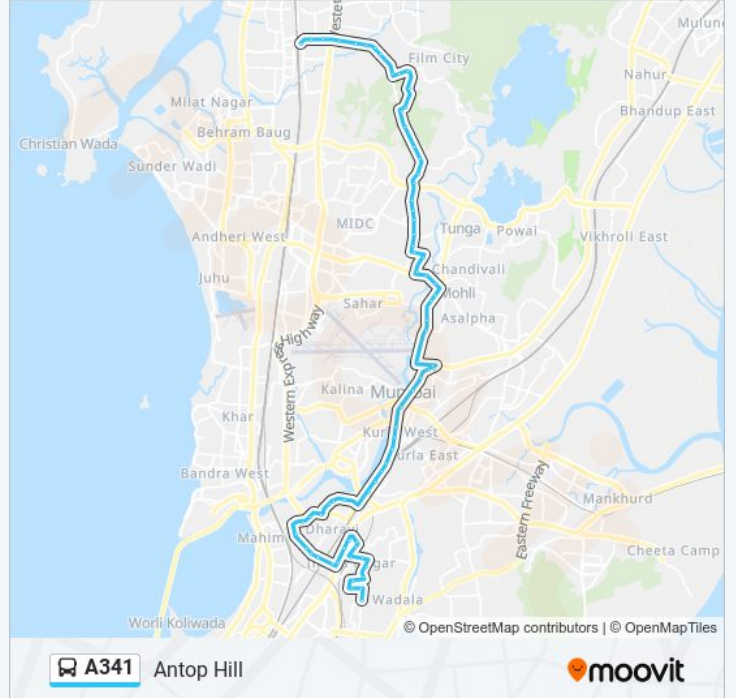

Marol Maroshi Bus Station

State Bank Of India Marol

Marol Village

Marol Bhavan

Marol Naka

Mittal Estate

Saki Naka / Dr.Datta Samant Chowk

Dr. Datta Samant Chowk / Saki Naka

Vijay Printing Press

Safed Pool

Jari Mari

Bail Bazar (Kurla W)

Kamani

Kamani

State Bank Kamani

Sheetal Cinema Kurla (W)

Old Agra Road Kurla (W)

Kurla Depot

Anjanabai Magar Chowk

Gol Building (Kurla W)

Kurla Post Office

Rajmata Ahilyabai Holkar Udyan / Kurla Lions Udyan

Chunabhatti Phatak

Kurla Level Crossing

Maharashtra Weighing Scale

Maharashtra Nature Park / P.M.G.P. Colony

Dharavi Depot

Dharavi Depot

Dharavi Koliwada

Dharavi T Junction / Tapase Chowk

Dharavi Flyover / Mahim Flyover

Mahim Phatak