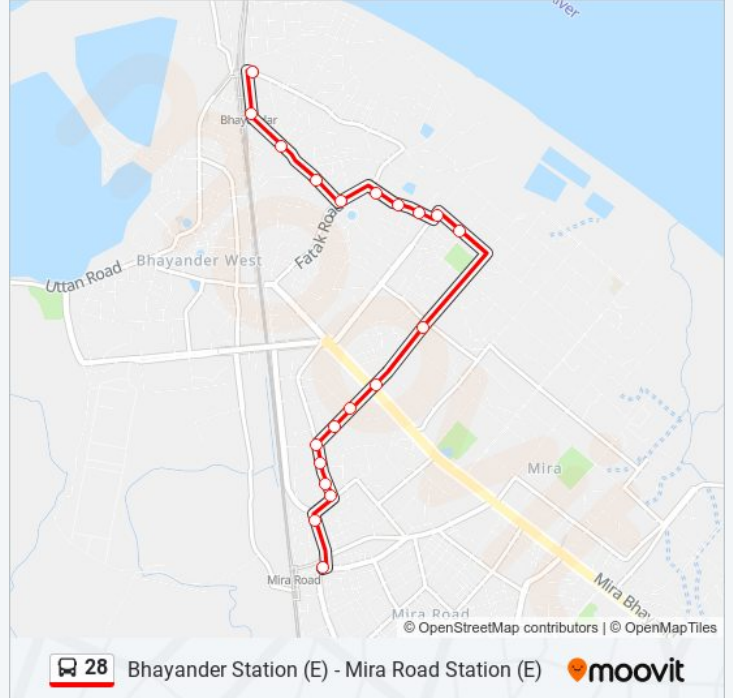

 28

Bhayander Station (E) - Mira Road Station (E)

Get The App

The 28 bus line (Bhayander Station (E) - Mira Road Station (E)) has 2 routes. For regular weekdays, their operation hours are:

(1) Bhayander Station (E): 06:20 - 21:05(2) Mira Road Station (E): 06:00 - 21:15

Use the Moovit App to find the closest 28 bus station near you and find out when is the next 28 bus arriving.

Direction: Bhayander Station (E)

20 stops

[VIEW LINE SCHEDULE](#)

Mira Road Station (E)
Jama Masjid
Narendra Park
Balaji Building
Ashraful Ulema
Ala Hazrat
Sanghvi Park
Kanungo Street
Shrinath Complex
Seven Square School
Om Shanti Chowk
Lt. Praful Patil Chowk / Indralok Naka
Shri Kalavati Mandir
Kashinagar
Anandnagar East
Khari Gaon (Bhayander)
Khari Gaon
Bhayander Market
Bhayandar Station (E)
Bhayander Station (E)

28 bus Time Schedule

Bhayander Station (E) Route Timetable:

Sunday	06:20 - 21:05
Monday	06:20 - 21:05
Tuesday	06:20 - 21:05
Wednesday	06:20 - 21:05
Thursday	06:20 - 21:05
Friday	06:20 - 21:05
Saturday	06:20 - 21:05

28 bus Info

Direction: Bhayander Station (E)

Stops: 20

Trip Duration: 14 min

Line Summary:

Direction: Mira Road Station (E)

20 stops

[VIEW LINE SCHEDULE](#)