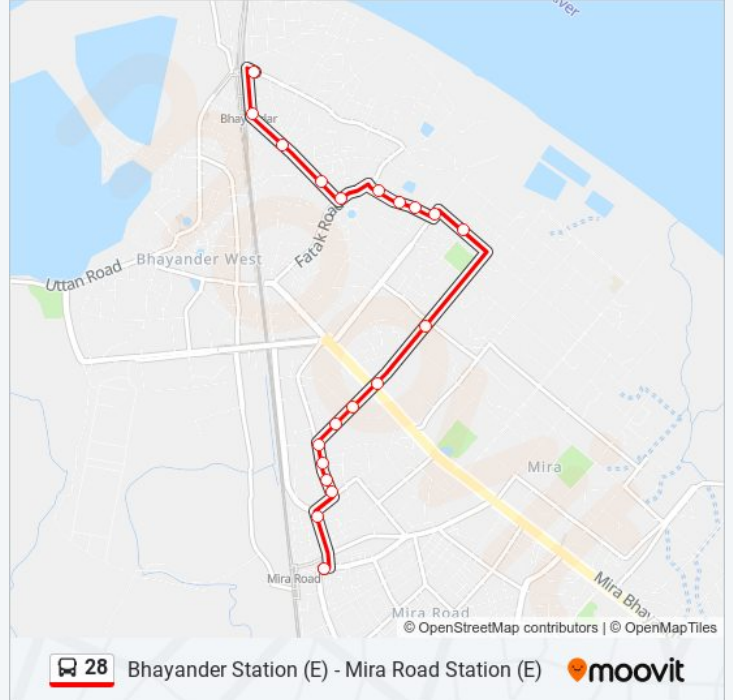

 28

Bhayander Station (E) - Mira Road Station (E)

Get The App

The 28 bus line (Bhayander Station (E) - Mira Road Station (E)) has 2 routes. For regular weekdays, their operation hours are:

(1) Bhayander Station (E): 06:20 - 21:05(2) Mira Road Station (E): 06:00 - 21:15

28 bus Info

Direction: Bhayander Station (E)

Stops: 20

Trip Duration: 14 min

Line Summary:

Direction: Mira Road Station (E)

20 stops

[VIEW LINE SCHEDULE](#)

28 bus Time Schedule

Mira Road Station (E) Route Timetable:

Sunday	06:00 - 21:15
Monday	06:00 - 21:15
Tuesday	06:00 - 21:15
Wednesday	06:00 - 21:15
Thursday	06:00 - 21:15
Friday	06:00 - 21:15
Saturday	06:00 - 21:15

28 bus Info

Direction: Mira Road Station (E)

Stops: 20

Trip Duration: 14 min

Line Summary:

Jama Masjid

Mira Road Station (E)

28 bus time schedules and route maps are available in an offline PDF at moovitapp.com. Use the Moovit App to see live bus times, train schedule or subway schedule, and step-by-step directions for all public transit in Mumbai.