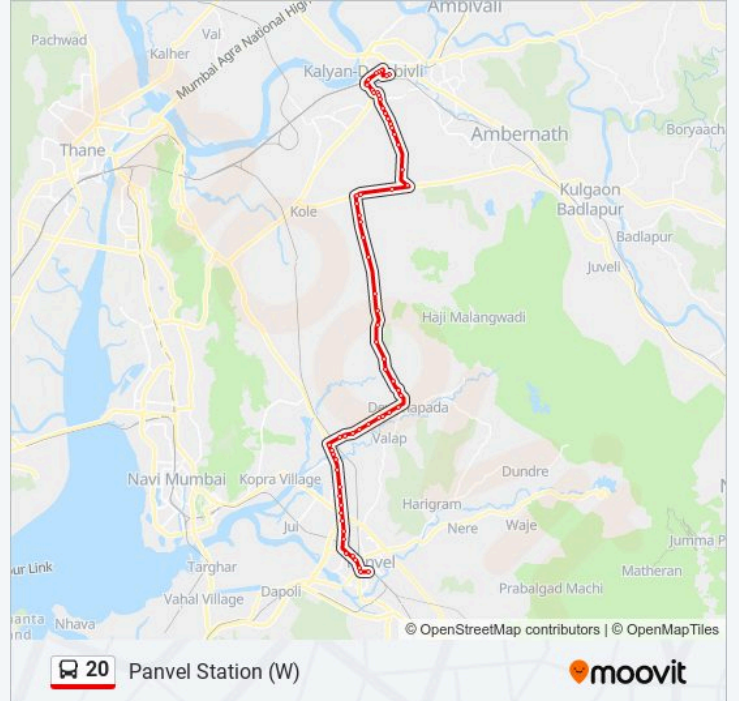

Nevali Naka / Pipe Line

Usatane Phata

Khoni Gaon

Kumbharli Phata

Palava Project Office / Petrol Pump

Dharmaleshwar Shankar Mandir

A.C.C.Cement Company

Pagdyia Pada

Chirad / Pali

Naren Phata

Usatane Gaon

Asis Company

Nagzari Gaon

Nitlas Gaon

Nitlas Phata / Asahi Glass Company

Sakal Bhavan

Tondare Phata

Kingfisher Company

B.E.L.Naka Taloja

T.M.A.

Water Tank

Hindalco Company

Rexam Company

Dena Bank

Crown

Pendhar Phata

Petrol Pump Pendhar

Navade Phata

Navade Gaon

Devkrupa Society

Roadpali Ambedkar Nagar

Khidukpada Village