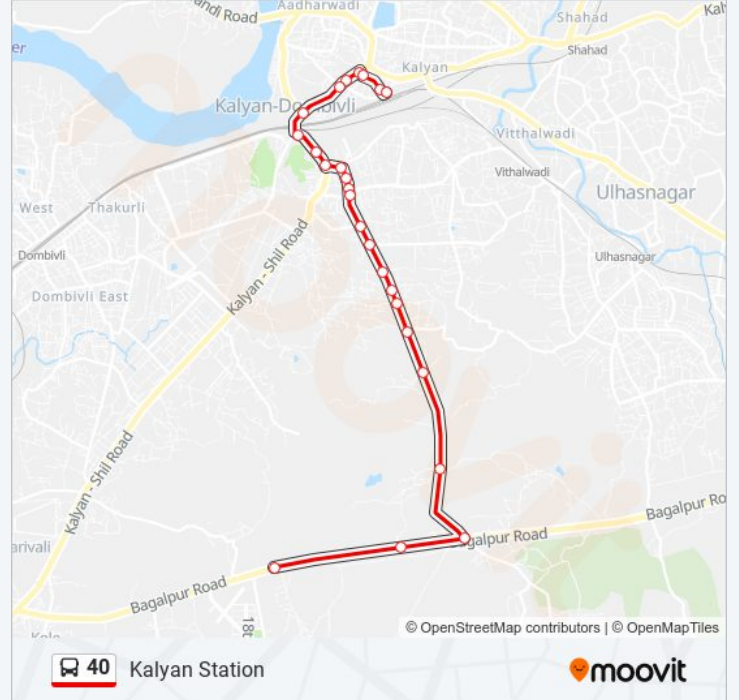

### 40 bus Info

**Direction:** Kalyan Station

**Stops:** 25

**Trip Duration:** 24 min

**Line Summary:**

Gurudev Hotel Station Road

S.T.Stand Kalyan

Kalyan Station