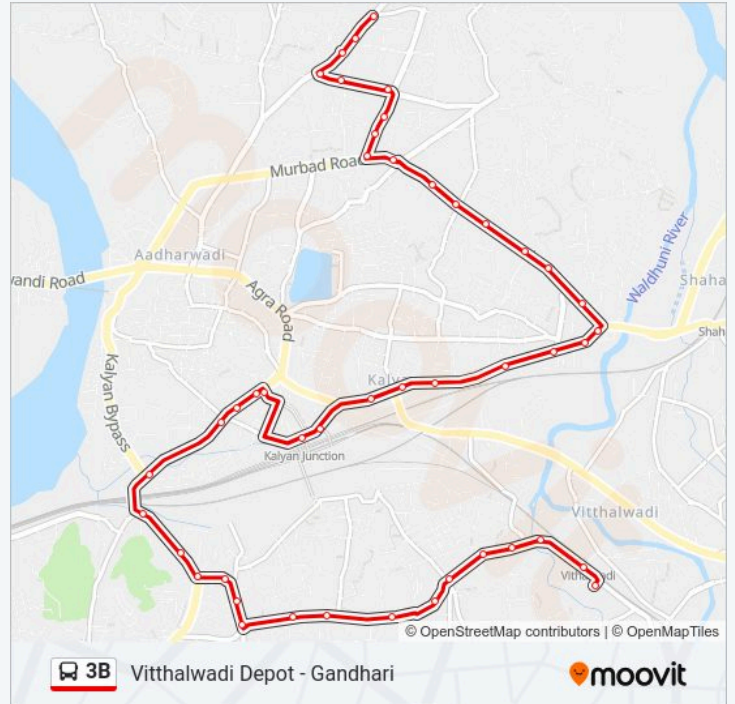

Thursday	07:15 - 19:45
Friday	07:15 - 19:45
Saturday	07:15 - 19:45

3B bus Info

Direction: Vitthalwadi Depot

Stops: 46

Trip Duration: 32 min

Line Summary:

Chakki Naka

LOK Dhara