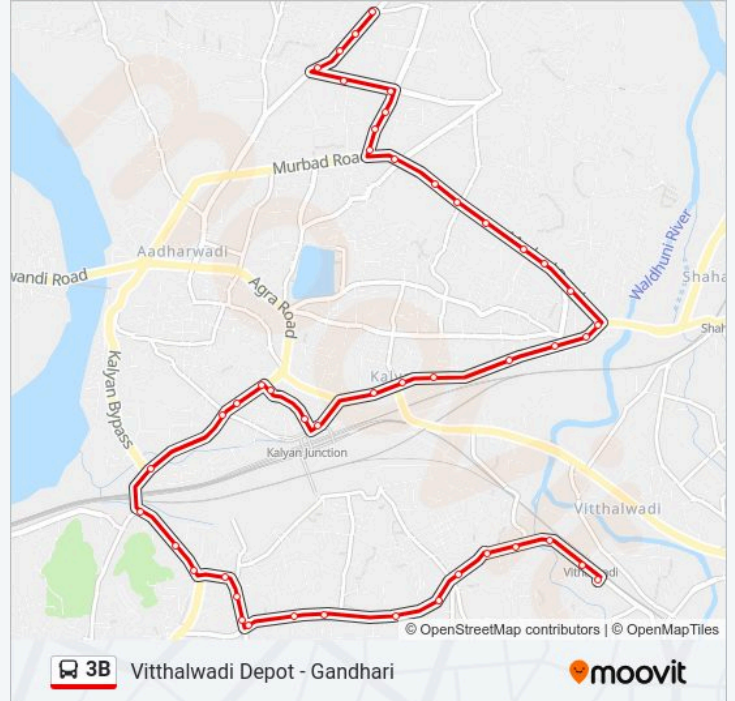

Gurudev Hotel Station Road

S.T.Stand Kalyan

Kalyan Station

Rambaug

Subhash Chowk

State Bank

Syndicate

Pournima

Ganesh Ghat Depot

Prem Auto Chowk

Indiranagar

Birla College Campus

Sahyadri Pada

Bhoirwadi

Chikan Ghar Sandeep Hotel

Kasturi Gaon

Khadakpada

Waylenagar Amrut Park Road

Amrut Park Kalyan

Mahanagari Towers

Heena Garden

Tulsi Pooja Corner

Ganpati Chowk

Pawandham

Lodha Garden / Hanuman Mandir

Gandhari

Vitthalwadi Depot - Gandhari

Direction: Vitthalwadi Depot

46 stops

[VIEW LINE SCHEDULE](#)

Gandhari

Lodha Garden / Hanuman Mandir

Pawandham

3B bus Time Schedule

Vitthalwadi Depot Route Timetable:

Sunday	07:15 - 19:45
Monday	07:15 - 19:45
Tuesday	07:15 - 19:45
Wednesday	07:15 - 19:45