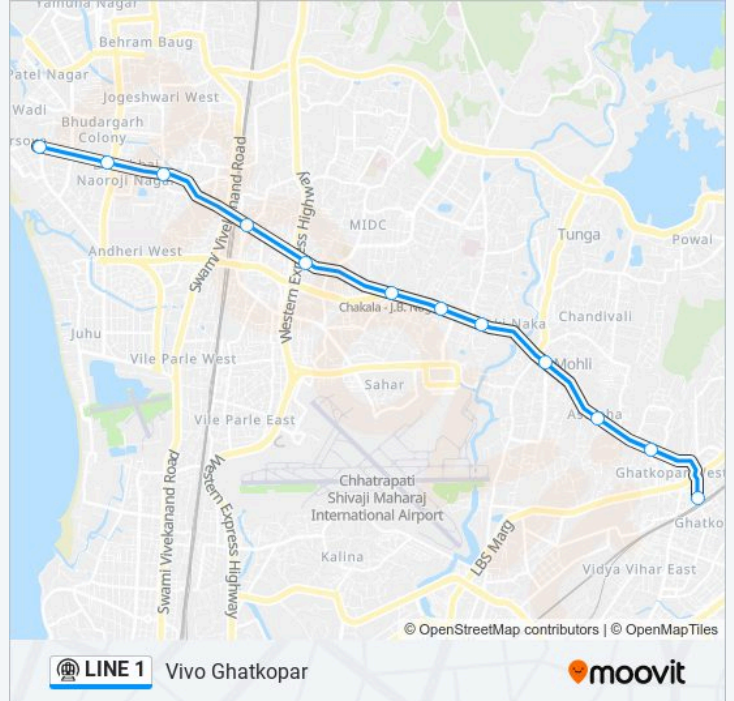

The LINE 1 metro line (Ghatkopar) has 2 routes. For regular weekdays, their operation hours are:

(1) Ghatkopar: 05:30 - 23:25(2) Versova: 05:30 - 23:50

Use the Moovit App to find the closest LINE 1 metro station near you and find out when is the next LINE 1 metro arriving.

**Direction: Ghatkopar**

12 stops

[VIEW LINE SCHEDULE](#)

Versova  
DN Nagar  
Azad Nagar  
Andheri  
Western Express Highway  
Chakala  
Airport Road  
Marol Naka  
Sakinaka  
Asalpha Road  
Jagruti Nagar  
Ghatkopar

**LINE 1 metro Info****Direction:** Ghatkopar**Stops:** 12**Trip Duration:** 23 min**Line Summary:**

**Direction: Versova**

12 stops

[VIEW LINE SCHEDULE](#)

- Ghatkopar
- Jagruti Nagar
- Asalpha Road
- Sakinaka
- Marol Naka
- Airport Road
- Chakala
- Western Express Highway
- Andheri
- Azad Nagar
- DN Nagar
- Versova

**LINE 1 metro Info**

**Direction:** Versova

**Stops:** 12

**Trip Duration:** 22 min

**Line Summary:**

LINE 1 metro time schedules and route maps are available in an offline PDF at [moovitapp.com](https://moovitapp.com). Use the Moovit App to see live bus times, train schedule or subway schedule, and step-by-step directions for all public transit in Mumbai.