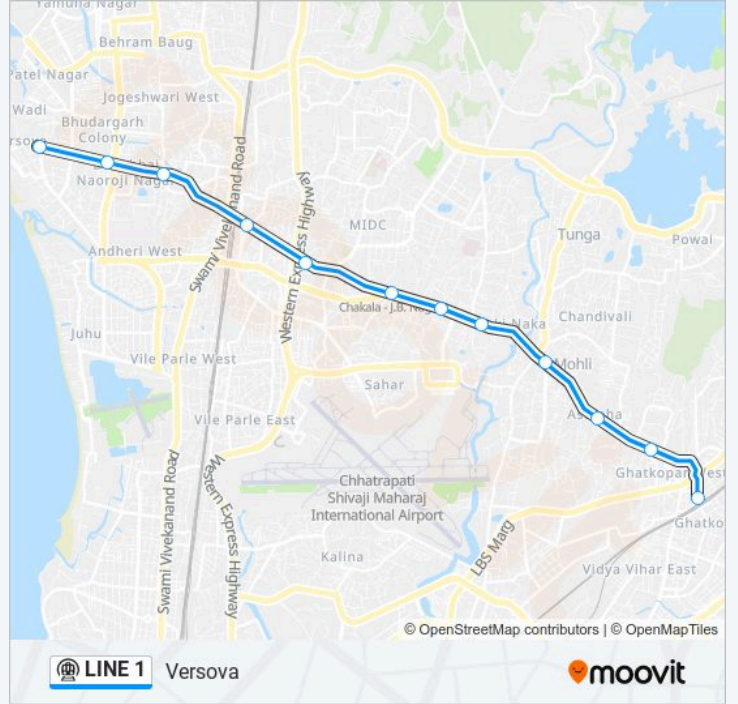

The LINE 1 metro line (Ghatkopar) has 2 routes. For regular weekdays, their operation hours are:

(1) Ghatkopar: 05:30 - 23:25(2) Versova: 05:30 - 23:50

Use the Moovit App to find the closest LINE 1 metro station near you and find out when is the next LINE 1 metro arriving.

**LINE 1 metro Info****Direction:** Ghatkopar**Stops:** 12**Trip Duration:** 23 min**Line Summary:**

**Direction: Versova**

12 stops

[VIEW LINE SCHEDULE](#)

- Ghatkopar
- Jagruti Nagar
- Asalpha Road
- Sakinaka
- Marol Naka
- Airport Road
- Chakala
- Western Express Highway
- Andheri
- Azad Nagar
- DN Nagar
- Versova

**LINE 1 metro Time Schedule**

Versova Route Timetable:

Sunday	05:30 - 23:50
Monday	05:30 - 23:50
Tuesday	05:30 - 23:50
Wednesday	05:30 - 23:50
Thursday	05:30 - 23:50
Friday	05:30 - 23:50
Saturday	05:30 - 23:50

**LINE 1 metro Info**

**Direction:** Versova

**Stops:** 12

**Trip Duration:** 22 min

**Line Summary:**

LINE 1 metro time schedules and route maps are available in an offline PDF at [moovitapp.com](https://moovitapp.com). Use the Moovit App to see live bus times, train schedule or subway schedule, and step-by-step directions for all public transit in Mumbai.