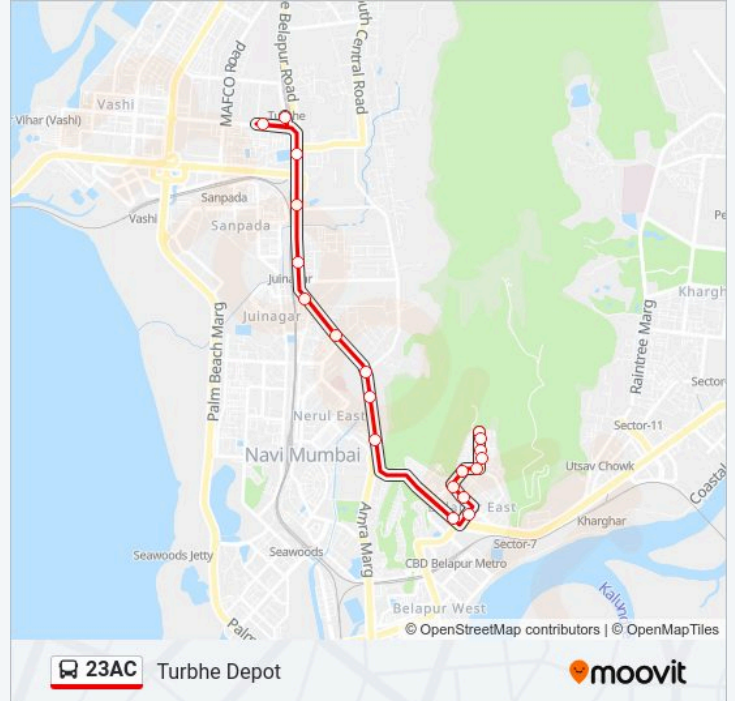

The 23AC bus line (Artist Colony (Sector 8)) has 2 routes. For regular weekdays, their operation hours are:

(1) Artist Colony (Sector 8): 14:15 - 16:10(2) Turbhe Depot: 12:30 - 22:55

Use the Moovit App to find the closest 23AC bus station near you and find out when is the next 23AC bus arriving.

#### Direction: Artist Colony (Sector 8)

19 stops

[VIEW LINE SCHEDULE](#)

Turbhe Depot

Turbhe Railway Bridge

Turbhe Naka (Janta Market)

Sanpada Police Station

Juinagar Station (Herdilla Co.)

#### 23AC bus Info

**Direction:** Artist Colony (Sector 8)

**Stops:** 19

**Trip Duration:** 24 min

**Line Summary:**

**Direction: Turbhe Depot**

20 stops

[VIEW LINE SCHEDULE](#)

**23AC bus Info**

**Direction:** Turbhe Depot

**Stops:** 20

**Trip Duration:** 17 min

**Line Summary:**

Turbhe Bridge

Turbhe Depot

23AC bus time schedules and route maps are available in an offline PDF at [moovitapp.com](https://moovitapp.com). Use the Moovit App to see live bus times, train schedule or subway schedule, and step-by-step directions for all public transit in Mumbai.