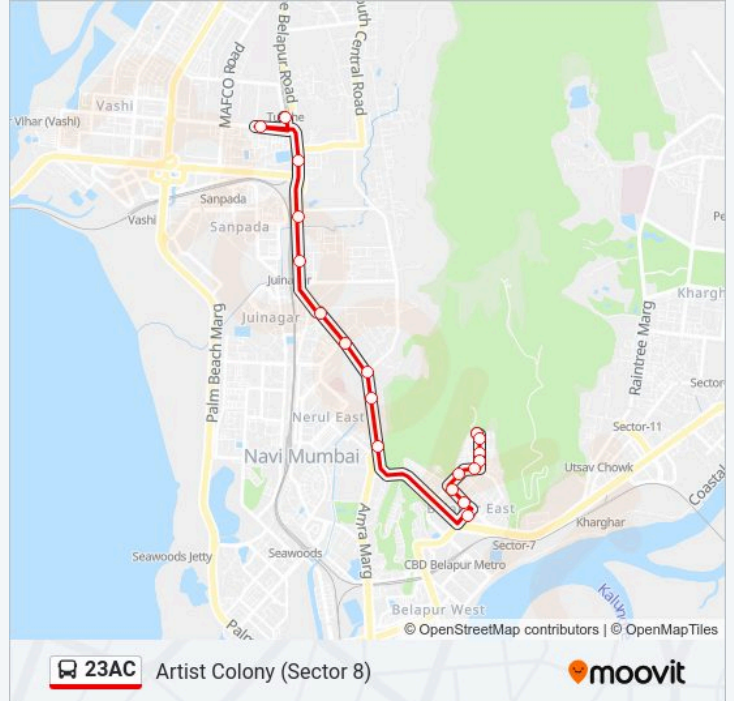

The 23AC bus line (Artist Colony (Sector 8)) has 2 routes. For regular weekdays, their operation hours are:

(1) Artist Colony (Sector 8): 14:15 - 16:10(2) Turbhe Depot: 12:30 - 22:55

Use the Moovit App to find the closest 23AC bus station near you and find out when is the next 23AC bus arriving.

#### Direction: Artist Colony (Sector 8)

19 stops

[VIEW LINE SCHEDULE](#)

Turbhe Depot

Turbhe Railway Bridge

Turbhe Naka (Janta Market)

Sanpada Police Station

Juinagar Station (Herdilla Co.)

#### 23AC bus Info

**Direction:** Artist Colony (Sector 8)

**Stops:** 19

**Trip Duration:** 24 min

**Line Summary:**

**Direction: Turbhe Depot**

20 stops

[VIEW LINE SCHEDULE](#)

**23AC bus Info**

**Direction:** Turbhe Depot

**Stops:** 20

**Trip Duration:** 17 min

**Line Summary:**

Turbhe Bridge

Turbhe Depot

23AC bus time schedules and route maps are available in an offline PDF at [moovitapp.com](https://moovitapp.com). Use the Moovit App to see live bus times, train schedule or subway schedule, and step-by-step directions for all public transit in Mumbai.