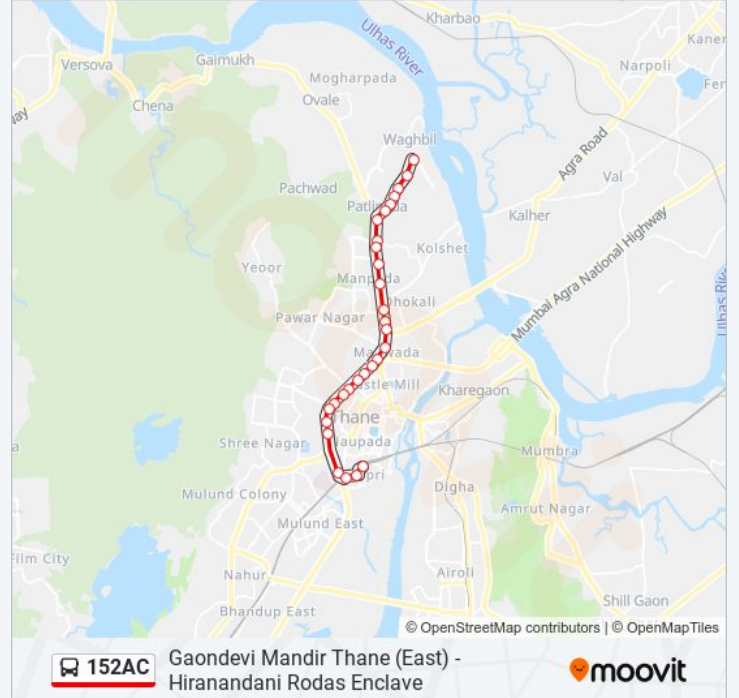

Use the Moovit App to find the closest 152AC bus station near you and find out when is the next 152AC bus arriving.

Direction: Gaondevi Mandir Thane (East)

29 stops

[VIEW LINE SCHEDULE](#)

Hiranandani Rodas Enclave
Hiranandani Estate (Gold Croft)
Forest Avenue
Hiranandani Gate (Thane-W)
Bal Niketan / Forest Avenue
Thane Municipality Commissioner House
Patli Pada
Azad Nagar Naka
Mulla Baug
Manpada
Lockim Company / R Mall
Tattvadnyan Vidyapeeth
Kapurbawdi
Kapurbawdi Circle
Majiwada Naka
Hanuman Mandir
Siddhivinayak Tower
Flower Valley
Laxmi Nagar
Cadbury Junction
Siddheshwar Talav

152AC bus Info**Direction:** Gaondevi Mandir Thane (East)**Stops:** 29**Trip Duration:** 24 min**Line Summary:**

Sambhaji Nagar

Nitin Company Junction

Louiswadi

Thane R.T.O Office

Dnyanasadhana College (Service Road)

Swami Vivekanand Chowk

Siddharth Nagar

Gaondevi Mandir Thane (East)

152AC

Gaondevi Mandir Thane (East) -
Hiranandani Rodas Enclave

moovit

Direction: Hiranandani Rodas Enclave

27 stops