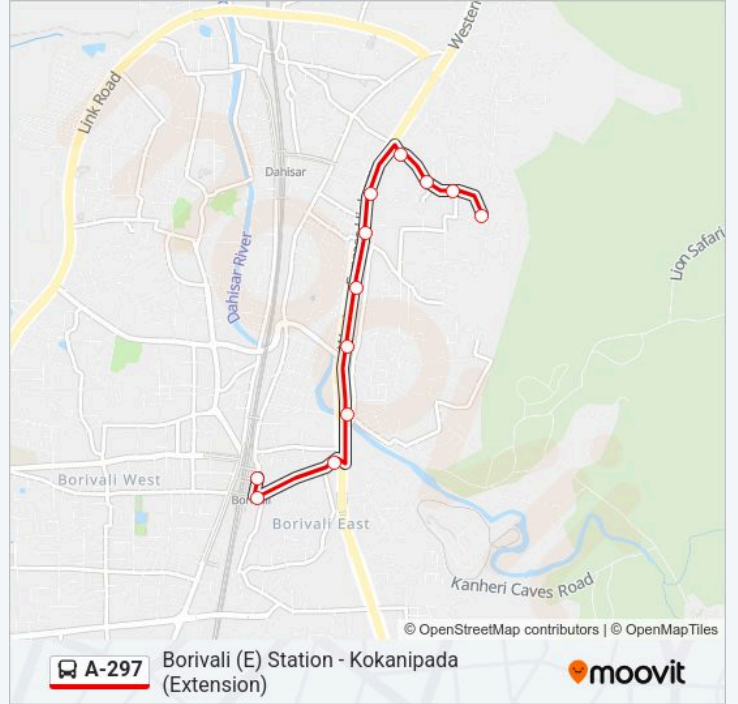

A-297 Line**Borivali (E) Station - Kokanipada (Extension)**[Get The App](#)

The A-297 bus line (Borivali (E) Station - Kokanipada (Extension)) has 2 routes. For regular weekdays, their operation hours are:

A-297 bus Info**Direction:** Kokanipada (Extension)**Stops:** 12**Trip Duration:** 12 min**Line Summary:**

Direction: Borivali (E) Station

12 stops

[VIEW LINE SCHEDULE](#)

- Kokanipada (Extension)
- Kokanipada
- Kokanipada Market
- Mini Nagar
- Ganesh Nagar
- Gokulanand Hotel
- Jai Mahakali Mandir / Ovari Pada
- Nancy Colony Borivali East
- Shree Krishna Nagar
- Omkareshwar Mandir
- Borivali (E) Station
- Borivali (E) Station

A-297 bus Time Schedule

Borivali (E) Station Route Timetable:

Monday	05:30-00:15
Tuesday	05:30-00:15
Wednesday	05:30-00:15
Thursday	05:30-00:15
Friday	05:30-00:15
Saturday	05:30-00:15
Sunday	05:30-00:15

A-297 bus Info

Direction: Borivali (E) Station

Stops: 12

Trip Duration: 12 min

Line Summary:

A-297 bus time schedules and route maps are available in an offline PDF at moovitapp.com. Use the Moovit App to see live bus times, train schedule or subway schedule, and step-by-step directions for all public transit in Mumbai.