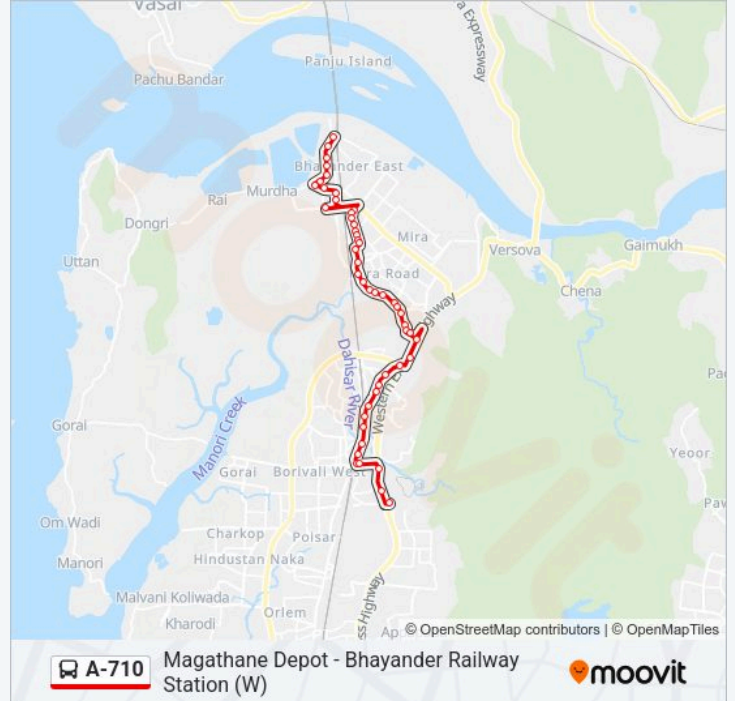

Mira Road Station (E)

Mira Road Market

Ayyappa Mandir

Indira Gandhi Hospital

Poonam Sagar Complex

Asmita Super Market

Srushti Police Station

Bhakti Vedanta Hospital

Srushti Complex

Ganesh Mandir

Atmaram Nagar Srushti

Penkarpada

Golden Chemicals

Dahisar Check Naka (E)

Ketaki Pada

Novelty Silk Mill

Rajshree Cinema

Dahisar Station (E) Road

Manav Kalyan Kendra / Dahisar Phatak

Parvat Nagar

Ambawadi

Daulat Nagar Borivali (E)

Borivali Phatak (E)

Borivali (E) Station

Borivali (E) Station

National Park Borivali

Devi Pada (Borivali E)

Magathane Depot

Direction: Bhayander Railway Station (W)

49 stops

[VIEW LINE SCHEDULE](#)

Magathane Depot

A-710 bus Time Schedule

Bhayander Railway Station (W) Route Timetable:

Monday 05:15-21:25

Tuesday 05:15-21:25