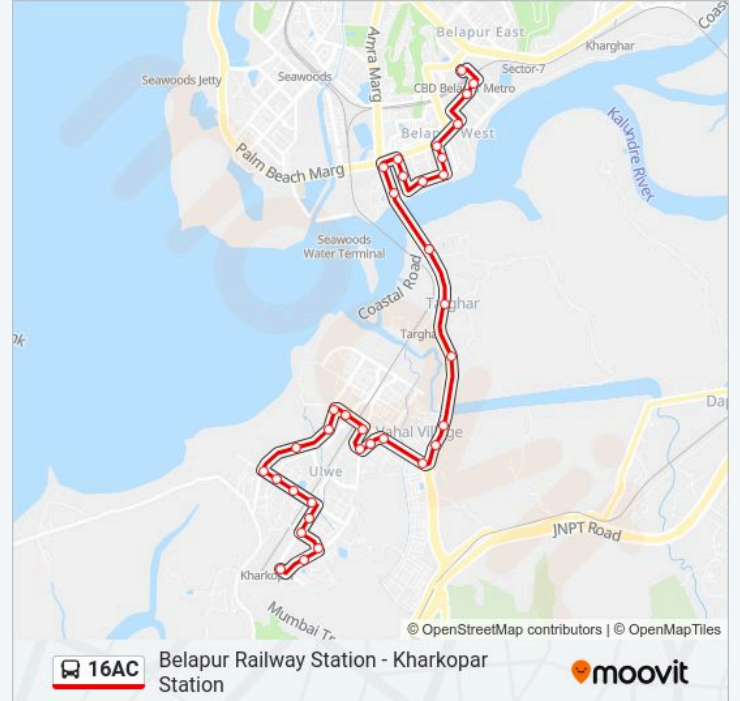

Vahal

Vahal Sai Mandir

Shagun Reality Chowk / Fire Brigade Center

Anand Astha Society Sector 19

Bamandongri Station (E)

Nagri Arogya Kendra (Ulwe)

Moreshwar Heritage

N.M Sez / Morave Junction

Bamandongri Station (W)

Bhagvati Group Sector 9

Delta Tower Sector 8

Prabhat Heights

Kasturi Heritage

Om Sai Srushti Sector 17

Adinath Society Sector 17

Tejas Height Society Sector 17

Ulwe Node Sector 17

Shelghar

Kharkopar Station

16AC bus time schedules and route maps are available in an offline PDF at moovitapp.com. Use the Moovit App to see live bus times, train schedule or subway schedule, and step-by-step directions for all public transit in Mumbai.

© 2024 Moovit - All Rights Reserved