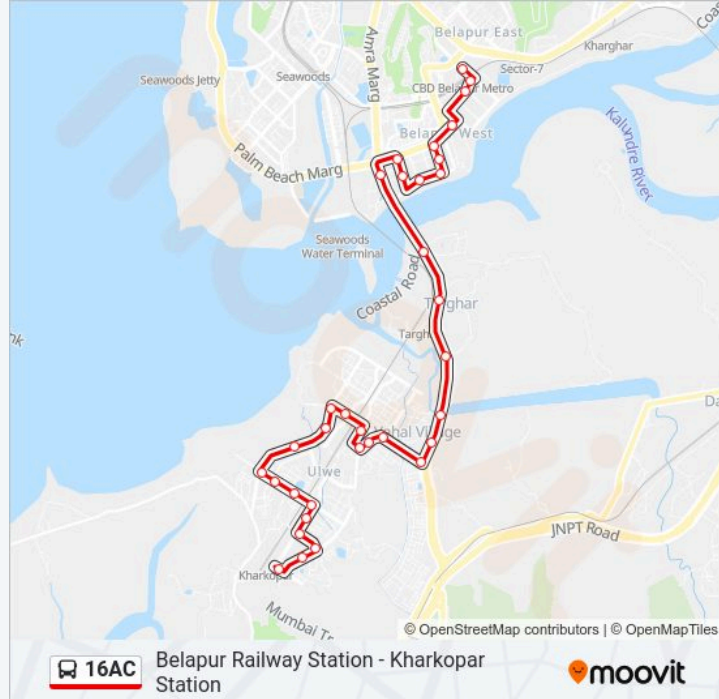

Targhar / Kombadbhuje

Reti Bunder Ulwe

Kille Village

Bramha House

C.B.D Court

Akshar Life Tower

Maruti Paradise Sector 15

Mahavir Icon / Amity International School

Sai Sangam Society

Diwale Village

Belapur Station / Central Bank

Raigad Bhavan

Belapur Railway Station

Direction: Kharkopar Station

35 stops

[VIEW LINE SCHEDULE](#)

Belapur Railway Station

Raigad Bhavan

Belapur Station / Central Bank

Diwale Village

Sai Sangam Society

Mahavir Icon / Amity International School

Maruti Paradise Sector 15

Akshar Life Tower

C.B.D Court

Bramha House

Kille Village

Kille Village Bridge

Reti Bunder Ulwe

Targhar / Kombadbhuje

Motha Ulwa Village

Morave Phata

16AC bus Time Schedule

Kharkopar Station Route Timetable:

Monday	09:33 - 21:35
Tuesday	09:33 - 21:35
Wednesday	09:33 - 21:35
Thursday	09:33 - 21:35
Friday	09:33 - 21:35
Saturday	09:33 - 21:35
Sunday	09:33 - 21:35

16AC bus Info

Direction: Kharkopar Station

Stops: 35

Trip Duration: 32 min

Line Summary: