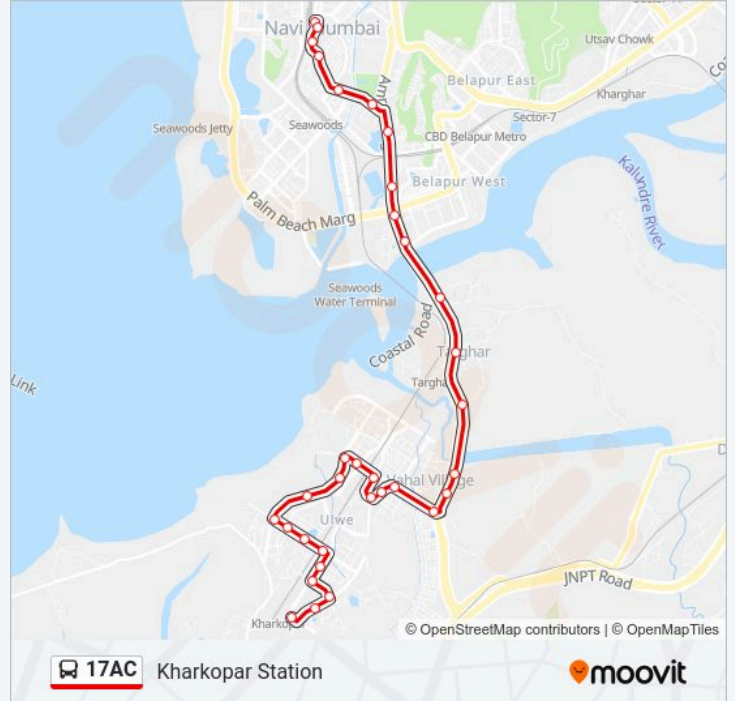

Use the Moovit App to find the closest 17AC bus station near you and find out when is the next 17AC bus arriving.

Direction: Kharkopar Station

33 stops

[VIEW LINE SCHEDULE](#)

Nerul Station (E)
Nerul Railway Station (E)
Dakshata Society
Nerul Police Station
Sterling College Darave
Air India Colony
Income Tax Colony
Belapur West
Kille Village
Kille Village Bridge
Reti Bunder Ulwe
Targhar / Kombadbhuje
Motha Ulwa Village
Morave Phata
Vahal
Vahal Sai Mandir
Shagun Reality Chowk / Fire Brigade Center
Anand Astha Society Sector 19
Bamandongri Station (E)
Nagri Arogya Kendra (Ulwe)
Moreshwar Heritage

17AC bus Info

Direction: Kharkopar Station

Stops: 33

Trip Duration: 30 min

Line Summary:

N.M Sez / Morave Junction

Bamandongri Station (W)

Bhagvati Group Sector 9

Kharkopar Station

Direction: Nerul Station (E)

32 stops

[VIEW LINE SCHEDULE](#)

Kharkopar Station

Shelghar

Ulwe Node Sector 17

Tejas Height Society Sector 17

17AC bus Info

Direction: Nerul Station (E)

Stops: 32

Trip Duration: 33 min

Line Summary:

Vahal Sai Mandir

Vahal

Morave Phata