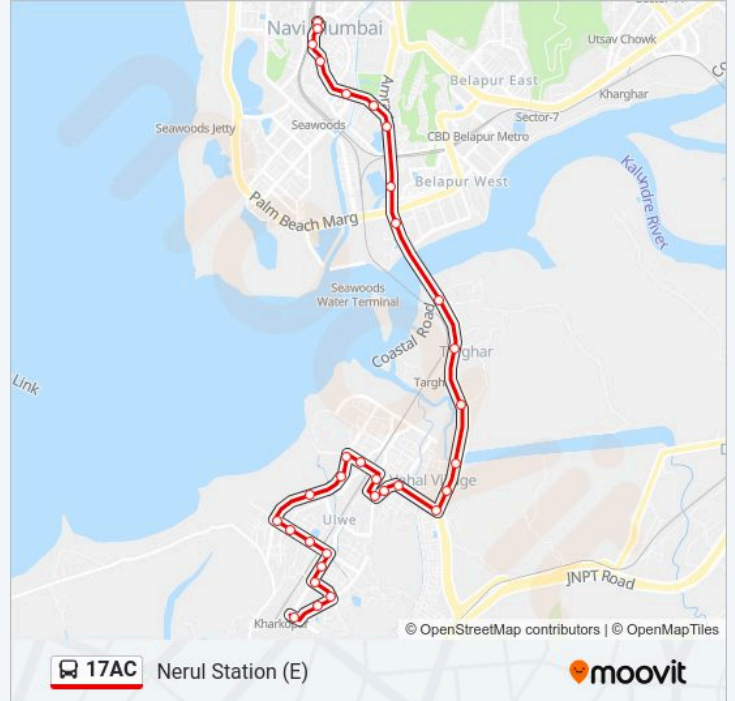

Vahal Sai Mandir

Vahal

Morave Phata

Motha Ulwa Village

Targhar / Kombadbhuje

Reti Bunder Ulwe

Kille Village

Belapur West

Income Tax Colony

Air India Colony

Sterling College Darave

Nerul Police Station

Dakshata Society

Nerul Railway Station (E)

Nerul Station (E)

17AC bus time schedules and route maps are available in an offline PDF at moovitapp.com. Use the Moovit App to see live bus times, train schedule or subway schedule, and step-by-step directions for all public transit in Mumbai.

© 2024 Moovit - All Rights Reserved