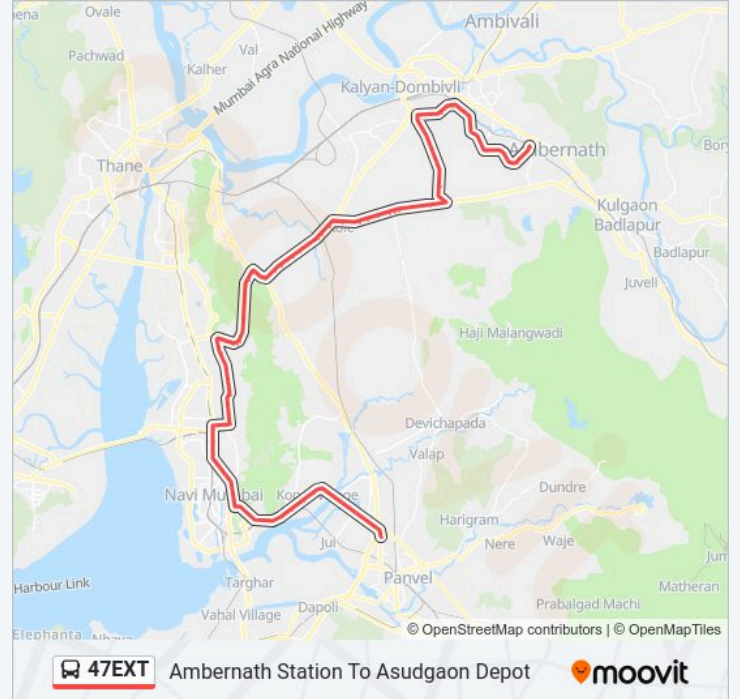

Anmol Garden

Nandivali

Aadavali Stand

Namaskar Dhaba

Dwarli Gaon

Bhal

Nevali Naka / Pipe Line

Usatane Phata

Khoni Gaon

Kumbharli Phata

Umbharli Gaon

Hira Nagar

Hedutane

Hedutane Pada / Samadhan Hotel

Kole Village

Katai Junction / Naka

Katai Gaon

Palava

Lodha Complex

Khidkali

Khidkali Mandir

Padale Gaon

Mhatrewadi / Patilwadi

Chintamani Hotel / Jain Mandir

Kalyan Phata (Datta Mandir)

Kalyan Phata Daighar

Shil Phata Mahape Road

Shil Nursery

Punjab Puja Hotel

Cidco Water Supply

Khadichi Machine

Bajrang Hotel