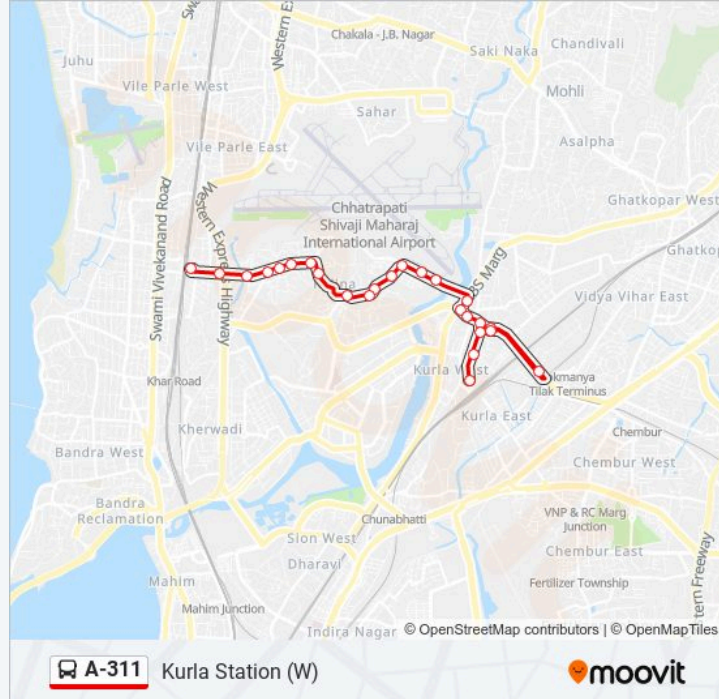

## A-311 bus Time Schedule

Kurla Station (W) Route Timetable:

Sunday	00:05 - 23:30
Monday	00:05 - 23:30
Tuesday	00:05 - 23:30
Wednesday	00:05 - 23:30
Thursday	00:05 - 23:30
Friday	00:05 - 23:30
Saturday	00:05 - 23:30

## A-311 bus Info

**Direction:** Kurla Station (W)

**Stops:** 25

**Trip Duration:** 20 min

**Line Summary:**

Buddha Nagar (Kurla W)

Buddha Nagar

Laxmanrao Yadav Market (Kurla Market)

Kurla Station (W)

### Direction: Santacruz Station (E)

21 stops

[VIEW LINE SCHEDULE](#)

Kurla Station (W)

Laxmanrao Yadav Market (Kurla Market)

Buddha Nagar

Kurla Depot

Kurla Depot