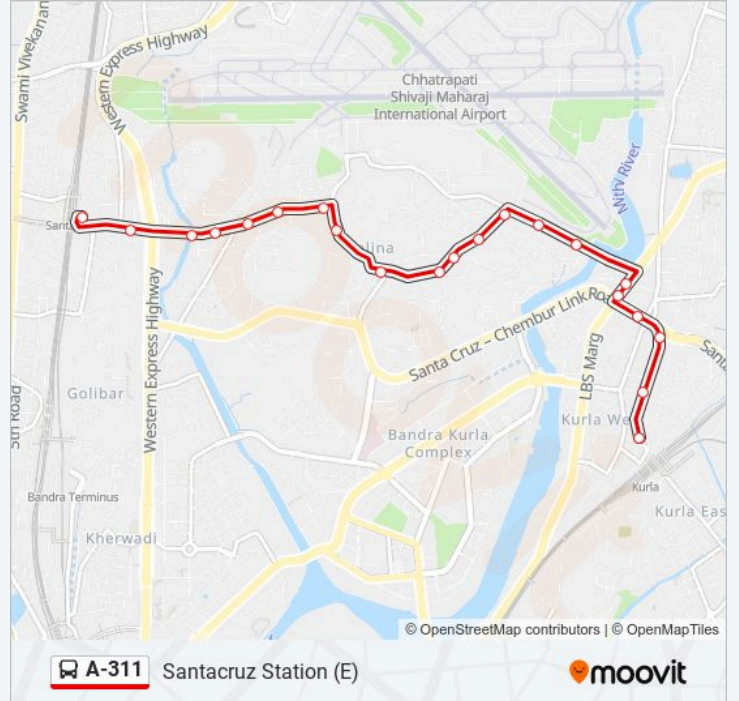

### A-311 bus Info

**Direction:** Santacruz Station (E)

**Stops:** 21

**Trip Duration:** 15 min

**Line Summary:**

Vakola Police Station

Vakola Police Station / Roop Talkies

Santacruz Station (E)