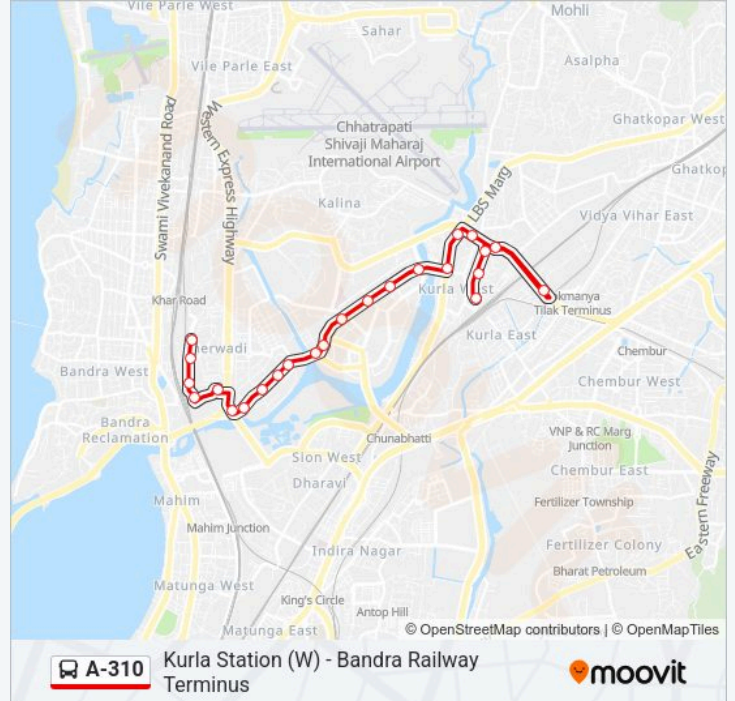

A-310 Line**Kurla Station (W) - Bandra Railway Terminus**[Get The App](#)

The A-310 bus line (Kurla Station (W) - Bandra Railway Terminus) has 2 routes. For regular weekdays, their operation hours are:

(1) Kurla Station (W): 07:00-21:42(2) Bandra Railway Terminus: 07:30-22:25

Use the Moovit App to find the closest A-310 bus station near you and find out when is the next A-310 bus arriving.

Direction: Kurla Station (W)

Monday	07:00-21:42
Tuesday	07:00-21:42
Wednesday	07:00-21:42
Thursday	07:00-21:42
Friday	07:00-21:42
Saturday	07:00-21:42
Sunday	07:00-21:42

A-310 bus Info**Direction:** Kurla Station (W)**Stops:** 24**Trip Duration:** 19 min**Line Summary:**

Nehru Nagar Tilak Nagar Junction

Buddha Nagar

Laxmanrao Yadav Market (Kurla Market)

Kurla Station (W)

Direction: Bandra Railway Terminus

22 stops

[VIEW LINE SCHEDULE](#)

Kurla Station (W)