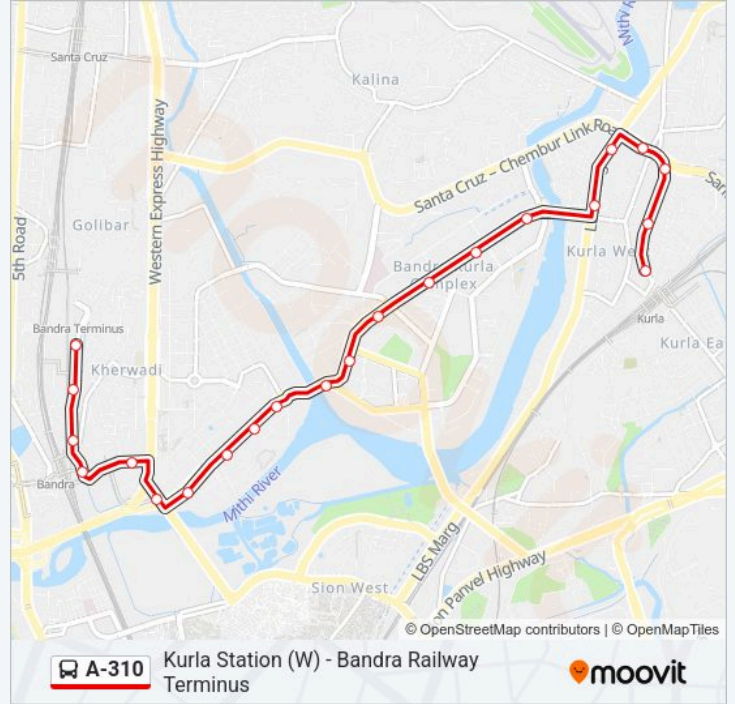

Bandra Station (E)

Bandra Phatak (E)

Bandra Terminus

Bandra Railway Terminus

A-310 bus time schedules and route maps are available in an offline PDF at moovitapp.com. Use the Moovit App to see live bus times, train schedule or subway schedule, and step-by-step directions for all public transit in Mumbai.

© 2025 Moovit - All Rights Reserved