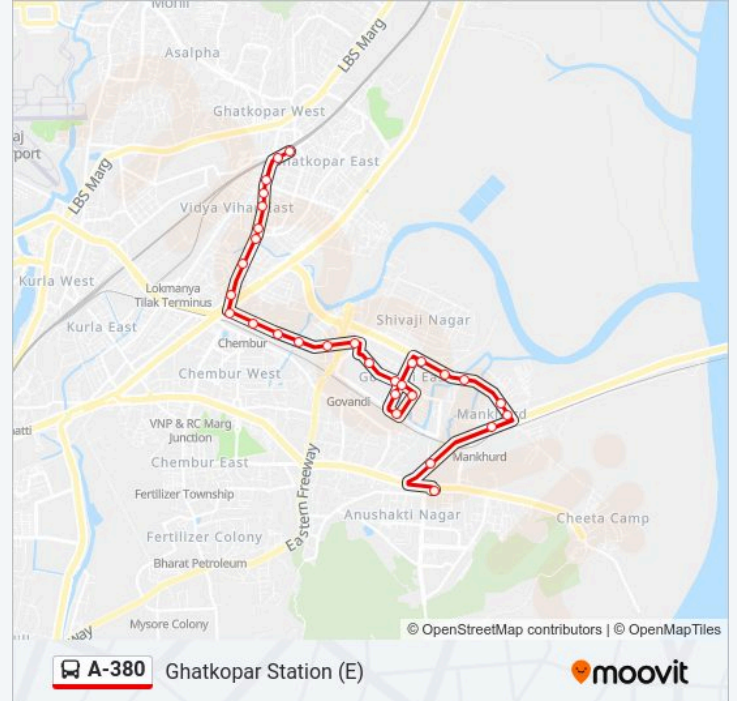

Shivsena Office Chembur

Ambedkar Nagar

Chembur Phatak / Amar Mahal

Amar Mahal

Pestom Sagar / Glass Factory

Gorodiya Nagar

Somaiya College Ghatkopar (E)

Sindhuwadi Ghatkopar (E)

Rajawadi Hospital

Gandhi Market Ghatkopar (E)

L.I.C Office Ghatkopar (E)

Ghatkopar Station (E)

A-380 bus time schedules and route maps are available in an offline PDF at moovitapp.com. Use the Moovit App to see live bus times, train schedule or subway schedule, and step-by-step directions for all public transit in Mumbai.

© 2024 Moovit - All Rights Reserved