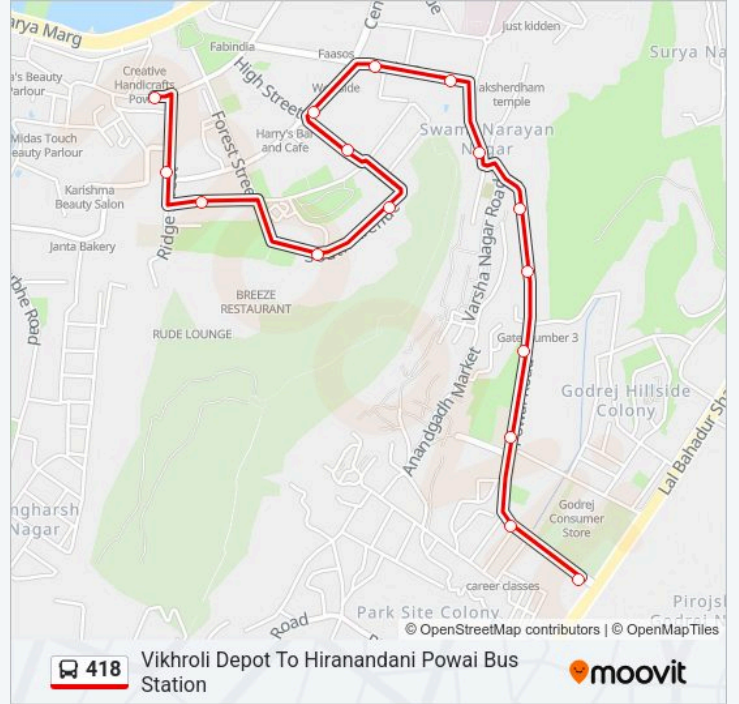

## Vikhroli Depot To Hiranandani Powai Bus Station

Get The App

The 418 bus line Vikhroli Depot To Hiranandani Powai Bus Station has one route. For regular weekdays, their operation hours are:

(1) Hiranandani Powai Bus Station: 06:00-15:30

Use the Moovit App to find the closest 418 bus station near you and find out when is the next 418 bus arriving.

**Direction: Hiranandani Powai Bus Station**

16 stops

[VIEW LINE SCHEDULE](#)

Vikhroli Depot

Crisil House

Kingston S.E.Z 2 (Powai)

Kingston S.E.Z 1 (Powai)

Kingston S.E.Z (Powai)

Forest Club (Powai)

Shetty School (Powai)

Hiranandani Powai Bus Station

**418 bus Time Schedule**

Hiranandani Powai Bus Station Route Timetable:

Monday	06:00-15:30
Tuesday	06:00-15:30
Wednesday	06:00-15:30
Thursday	06:00-15:30
Friday	06:00-15:30
Saturday	06:00-15:30
Sunday	06:00-15:30

**418 bus Info****Direction:** Hiranandani Powai Bus Station**Stops:** 16**Trip Duration:** 11 min**Line Summary:**