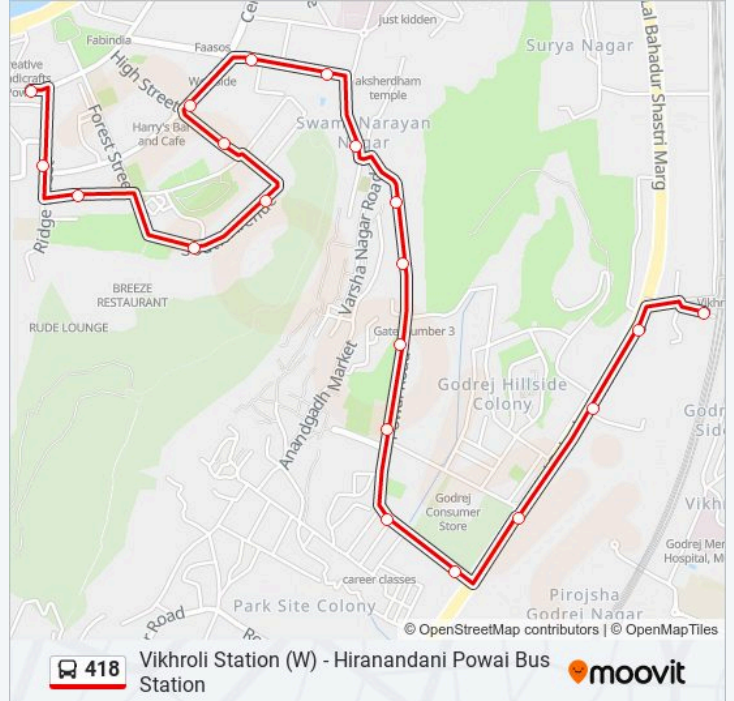

 **418**

Vikhroli Station (W) - Hiranandani Powai Bus Station

Get The App

The 418 bus line (Vikhroli Station (W) - Hiranandani Powai Bus Station) has 2 routes. For regular weekdays, their operation hours are:

(1) Hiranandani Powai Bus Station: 06:15 - 21:05(2) Vikhroli Station (W): 06:15 - 21:30

Use the Moovit App to find the closest 418 bus station near you and find out when is the next 418 bus arriving.

Direction: Hiranandani Powai Bus Station

418 bus Time Schedule

Hiranandani Powai Bus Station Route Timetable:

Sunday	06:15 - 21:05
Monday	06:15 - 21:05
Tuesday	06:15 - 21:05
Wednesday	06:15 - 21:05
Thursday	06:15 - 21:05
Friday	06:15 - 21:05
Saturday	06:15 - 21:05

418 bus Info

Direction: Hiranandani Powai Bus Station

Stops: 20

Trip Duration: 18 min

Line Summary:

Direction: Vikhroli Station (W)

20 stops

[VIEW LINE SCHEDULE](#)