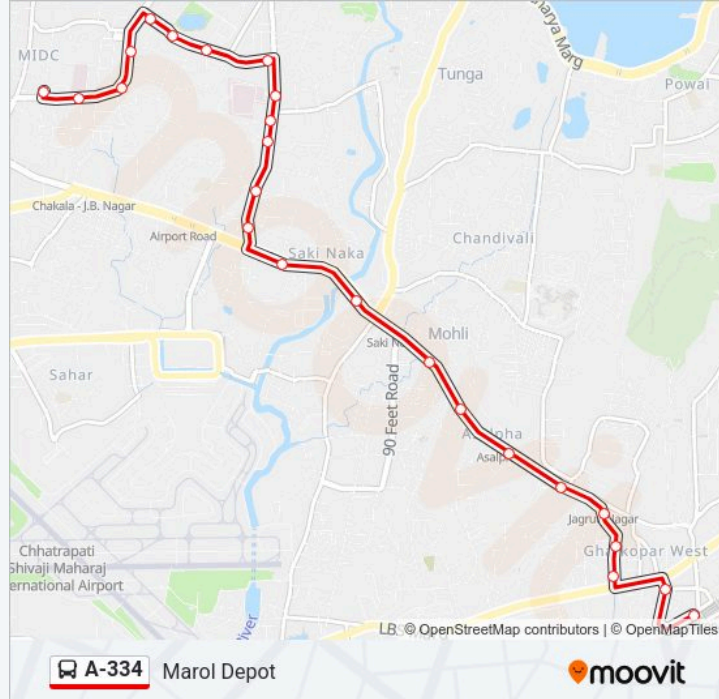

A-334 Line

Marol Depot

Get The App

The A-334 bus line (Marol Depot) has 2 routes. For regular weekdays, their operation hours are:

(1) Marol Depot: 06:30-22:10(2) Ghatkopar Station (W): 06:00-21:30

Use the Moovit App to find the closest A-334 bus station near you and find out when is the next A-334 bus arriving.

Direction: Marol Depot

24 stops

[VIEW LINE SCHEDULE](#)

Ghatkopar Station (W)
Post Office (Ghatkopar)
Ghatkopar Pipe Line
Maneklal Municipal School
Jagruti Nagar
Jambhulpada Shivsena Office
Asalpha Village
Mohili Village
Lokmanya Tilak Nagar
Saki Naka / Dr.Datta Samant Chowk
Mittal Estate
Marol Naka
Marol Village
State Bank Of India Marol
Marol Maroshi Bus Station
Marol Maroshi Bus Station
Vijay Nagar
Sainath Nagar (Seepz)
Suraj Diamonds / Seepz Gate No.2
C Cross Road Seepz
Orkay Mill

A-334 bus Time Schedule

Marol Depot Route Timetable:

| | |
|-----------|-------------|
| Monday | 06:30-22:10 |
| Tuesday | 06:30-22:10 |
| Wednesday | 06:30-22:10 |
| Thursday | 06:30-22:10 |
| Friday | 06:30-22:10 |
| Saturday | 06:30-22:10 |
| Sunday | 06:30-22:10 |

A-334 bus Info**Direction:** Marol Depot**Stops:** 24**Trip Duration:** 22 min**Line Summary:**

Gautam Nagar (Marol)

E.S.I.S Hospital / Midc Police Station

Marol Depot

Direction: Ghatkopar Station (W)

25 stops