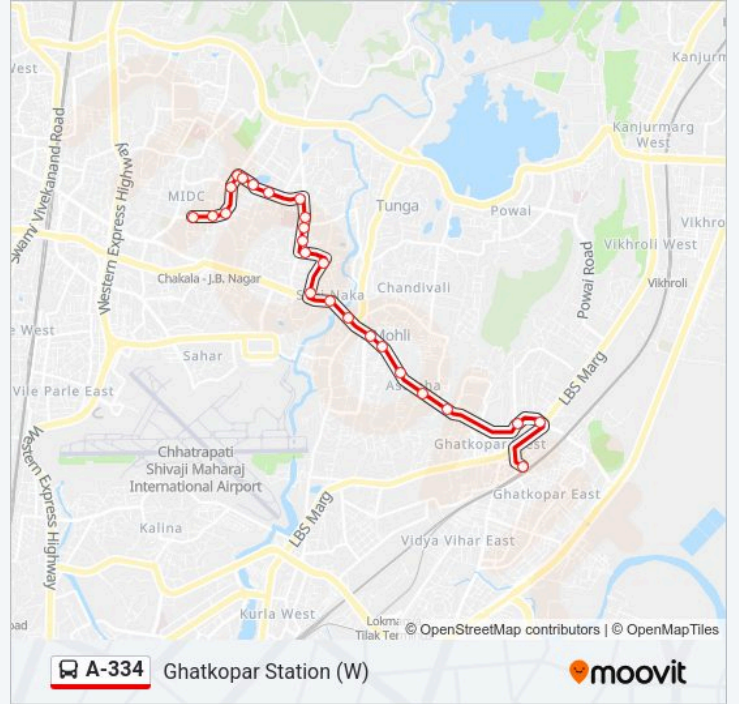

Lokmanya Tilak Nagar

Mohili Village

Asalpha Village

Jambhulpada Shivsena Office

Sarvodaya Hospital

Shreyas Cinema

Ghatkopar Station (W)

A-334 bus time schedules and route maps are available in an offline PDF at moovitapp.com. Use the Moovit App to see live bus times, train schedule or subway schedule, and step-by-step directions for all public transit in Mumbai.

© 2025 Moovit - All Rights Reserved