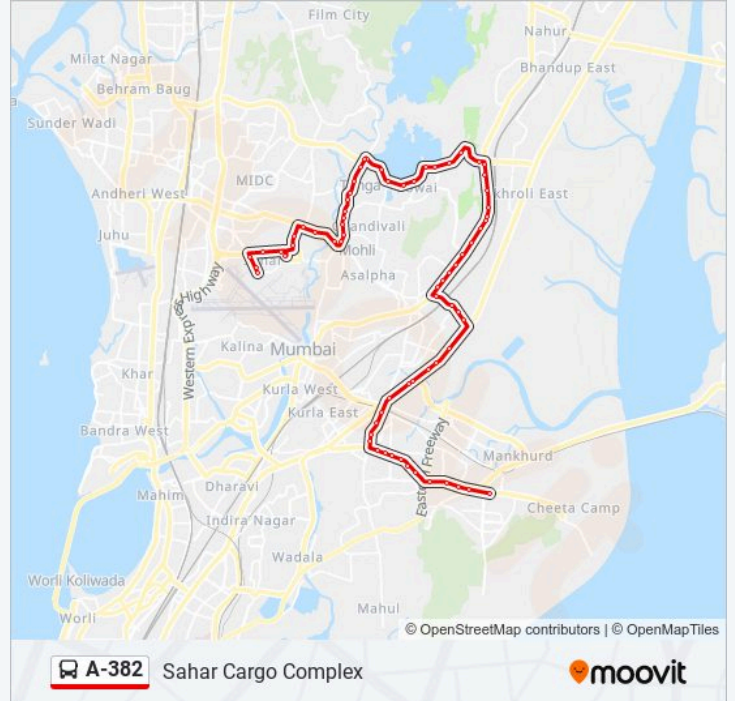

Chheda Nagar

Jijamata Bhosale Marg Junction

R.T.O / Kamraj Nagar (Ghatkopar)

Nalanda Society Ghatkopar

Ramabai Nagar (Ghatkopar)

Ghatkopar Depot

Ghatkopar Bus Station

Laxmi Nagar (Ghatkopar-E)

Nityanand Nagar Ghatkopar (W)

Shreyas Cinema

Damodar Park

Dargah Vikhroli

Meena Tai Thackeray Park

Vikhroli Depot

Godrej Company (Vikhroli W)

Asha Usha Company

Vikhroli Station Road (W)

Vikhroli Station Road (W)

Cipla Company

Municipal Office Vikhroli

Hindustan Company Vikhroli (W)

Gandhi Nagar Kanjurmarg (W)

Gandhi Nagar (J.V.L.R)

I.I.T Market Powai

I.I.T Main Gate Powai

Gateway Plaza (Powai)

Punchkutir / Ganesh Mandir (Powai)

Hiranandani Powai

Powai Vihar Complex

Ram Ashram

Shipping Corporation

Dr.Ambedkar Udyan (Powai)