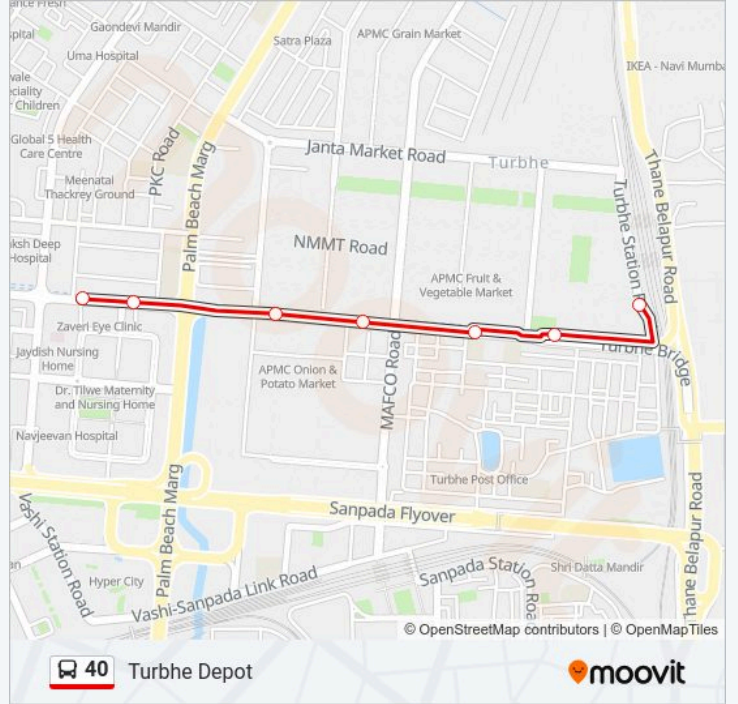

## Turbhe Depot

Get The App

The 40 bus line Turbhe Depot has one route. For regular weekdays, their operation hours are:

(1) Turbhe Depot: 21:37 - 22:12

Use the Moovit App to find the closest 40 bus station near you and find out when is the next 40 bus arriving.

### Direction: Turbhe Depot

7 stops

[VIEW LINE SCHEDULE](#)

- Vashi Bus Station
- Saint Lawrence High School (Vashi)
- Kanda Batata Market
- A.P.M.C Market (Vashi)
- I.C.L School (Vashi)
- Turbhe Bridge
- Turbhe Depot

### 40 bus Time Schedule

Turbhe Depot Route Timetable:

Sunday	21:37 - 22:12
Monday	21:37 - 22:12
Tuesday	21:37 - 22:12
Wednesday	21:37 - 22:12
Thursday	21:37 - 22:12
Friday	21:37 - 22:12
Saturday	21:37 - 22:12

### 40 bus Info

**Direction:** Turbhe Depot

**Stops:** 7

**Trip Duration:** 5 min

**Line Summary:**

40 bus time schedules and route maps are available in an offline PDF at [moovitapp.com](https://moovitapp.com). Use the Moovit App to see live bus times, train schedule or subway schedule, and step-by-step directions for all public transit in Mumbai.